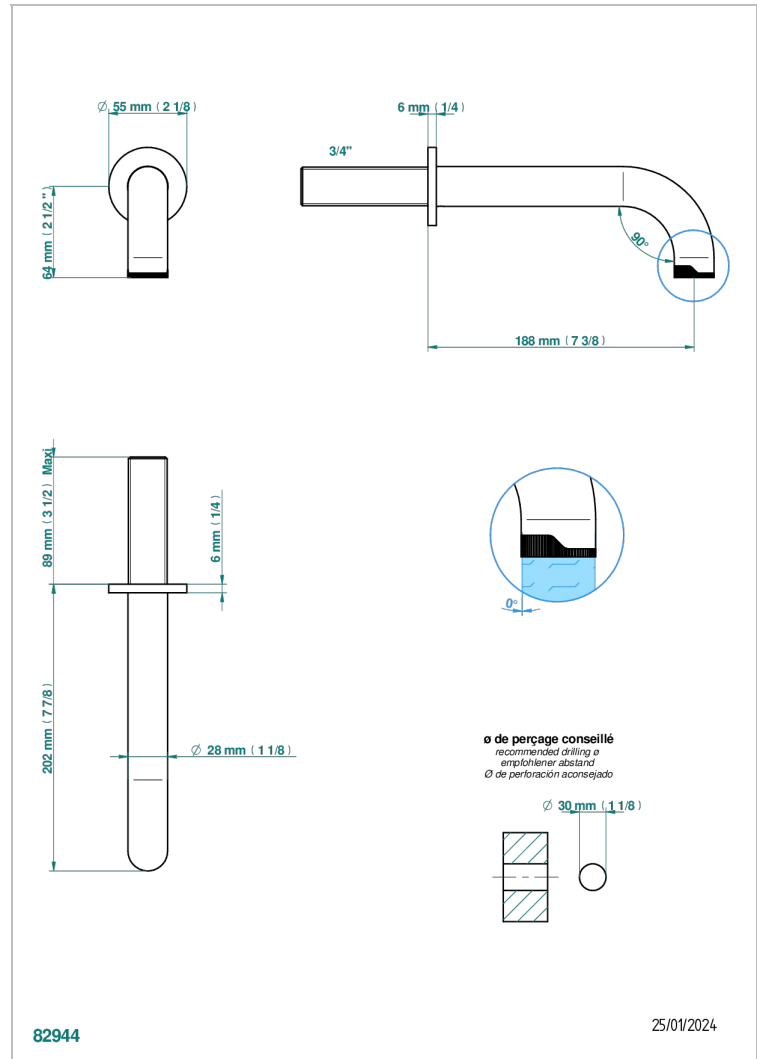

ZOOM.12

U4L-42GBT

Bec de bain mural sans té - bec tube

THG[®]
PARIS

CHARACTERISTIC

- Zoom.12
- Bec de bain mural sans té - bec tube

AVAILABLE FINITIONS

Black ceram - D30
Blush PVD - H62
Brass color PVD - H49
Brown bronze color PVD - F33
Chrome polished - A02
Gold color PVD - H52