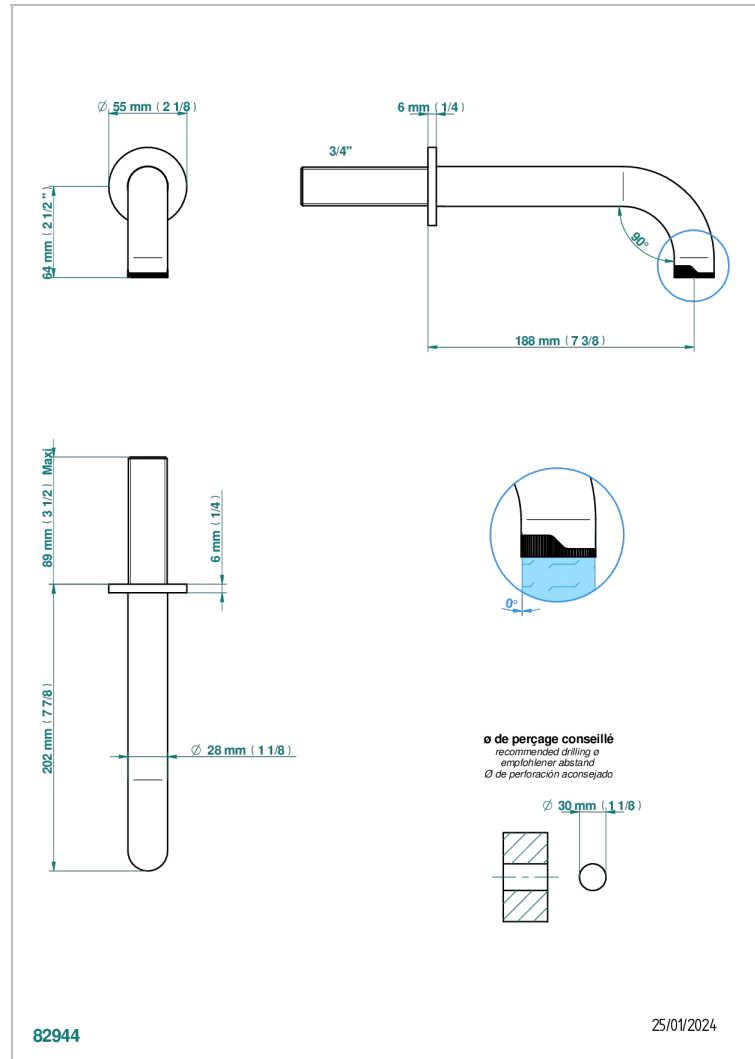

ZOOM.12

U4L-42GBT

Bec de bain mural sans té - bec tube

THG[®]
PARIS

CHARACTERISTIC

- Zoom.12
- Bec de bain mural sans té - bec tube

AVAILABLE FINITIONS

Black ceram - D30
Blush PVD - H62
Brass color PVD - H49
Brown bronze color PVD - F33
Gold color PVD - H52
Graphite PVD - H64