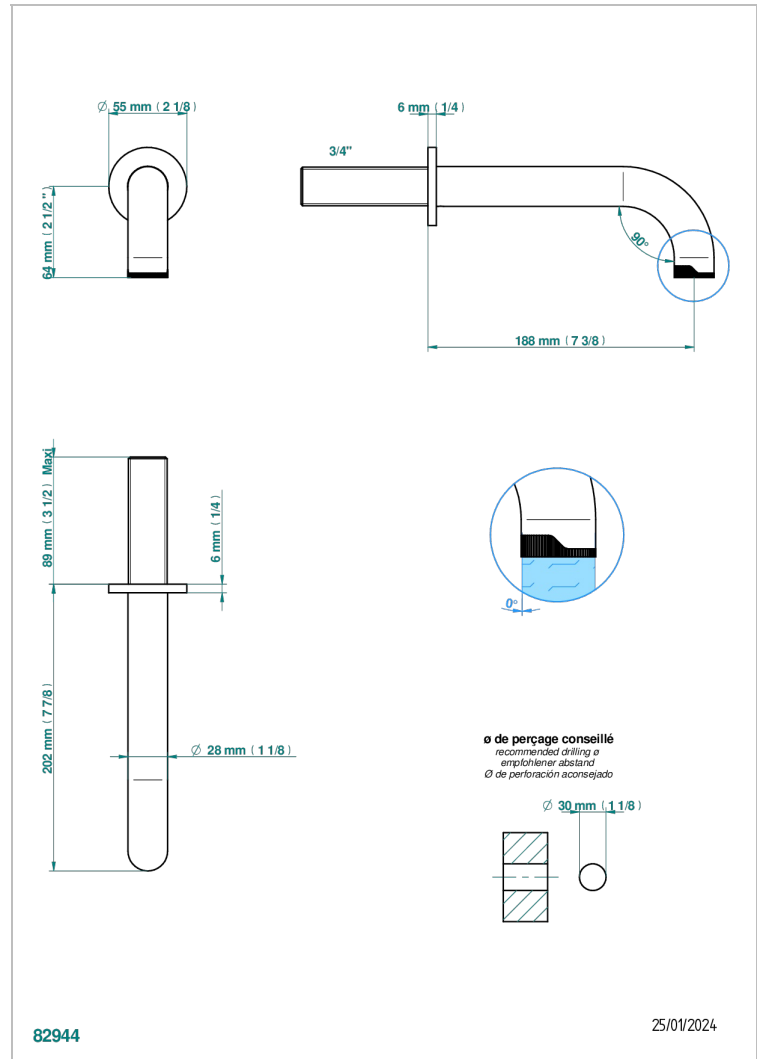

ZOOM.12

U4L-42GBT

Bec de bain mural sans té - bec tube

THG[®]
PARIS

CHARACTERISTIC

- Zoom.12
- Bec de bain mural sans té - bec tube

AVAILABLE FINITIONS

Black ceram - D30
Blush PVD - H62
Brass color PVD - H49
Brown bronze color PVD - F33
Gold color PVD - H52
Graphite PVD - H64