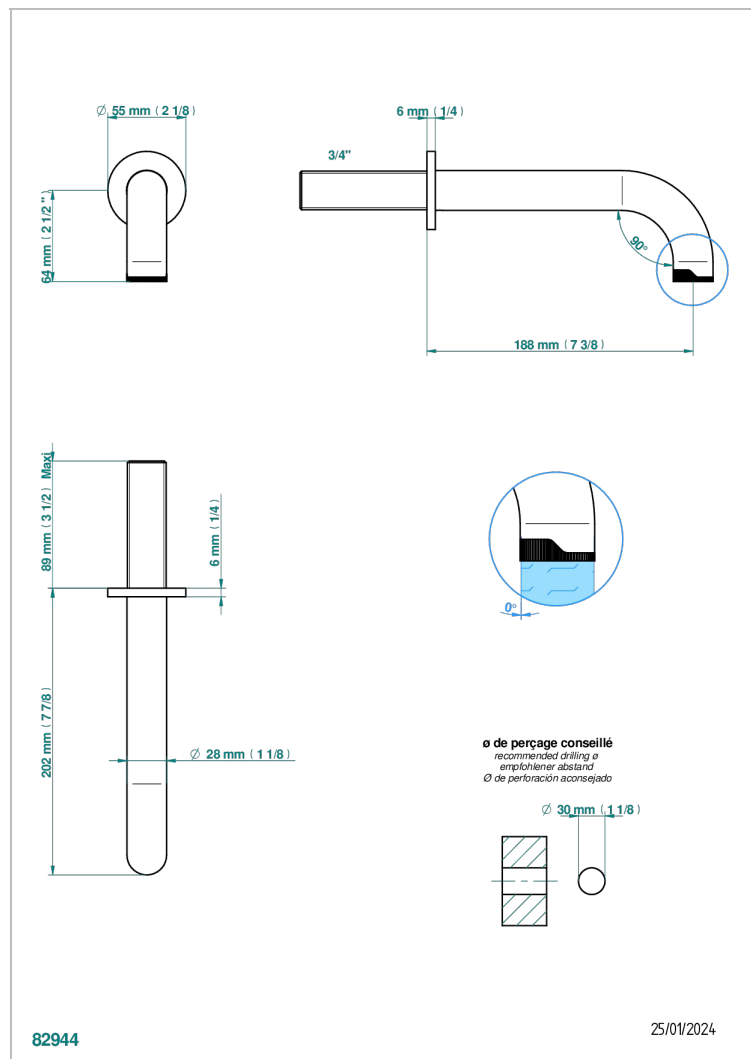

ZOOM.7

U4K-42GBT

Bec de bain mural sans té - bec tube

THG[®]
PARIS

CHARACTERISTIC

- Zoom.7
- Bec de bain mural sans té - bec tube

AVAILABLE FINITIONS

Black ceram - D30
Blush PVD - H62
Brass color PVD - H49
Brown bronze color PVD - F33
Chrome polished - A02
Gold color PVD - H52

Nickel color PVD - H55
Nickel polished - B01
Soft gold - F30
Soft matt gold - F31
Umber PVD - H66