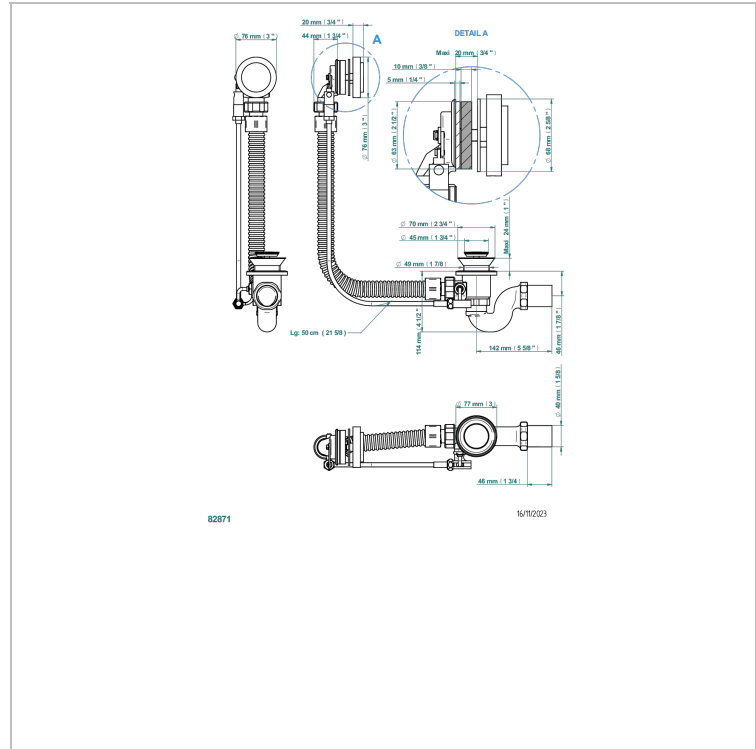

FAUBOURG METAL

G2T-300/50

Complete bath pop-up waste -cable lg 50 cm

THG
PARIS

CHARACTERISTIC

- Faubourg Metal
- Complete bath pop-up waste -cable lg 50 cm

AVAILABLE FINITIONS

Antique nickel - H28
Black ceram - D30
Blush PVD - H62
Brass color PVD - H49
Brown bronze color PVD - F33
Gold color PVD - H52