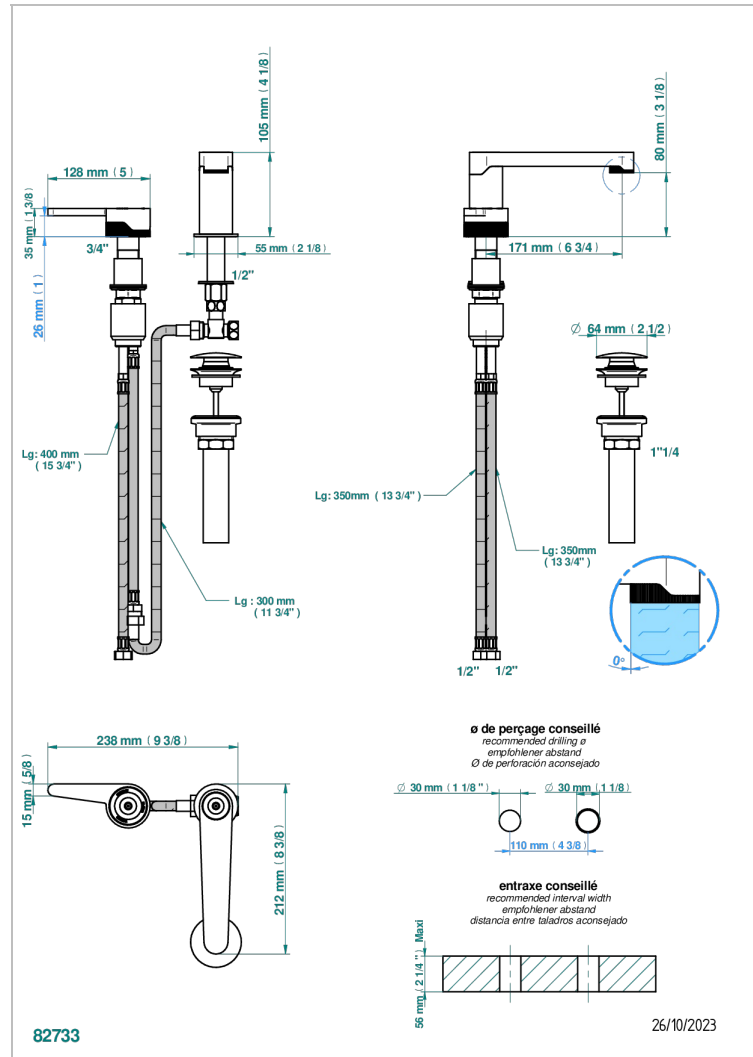

ZOOM.12

U4L-6590/US

Set of 2-holes lavatory spout and mixer with drain

CHARACTERISTIC

- Zoom.12
- Set of 2-holes lavatory spout and mixer with drain

AVAILABLE FINITIONS

Black ceram - D30
Blush PVD - H62
Brass color PVD - H49
Brown bronze color PVD - F33
Chrome polished - A02
Gold color PVD - H52

Nickel color PVD - H55
Nickel polished - B01
Soft gold - F30
Soft matt gold - F31
Umber PVD - H66