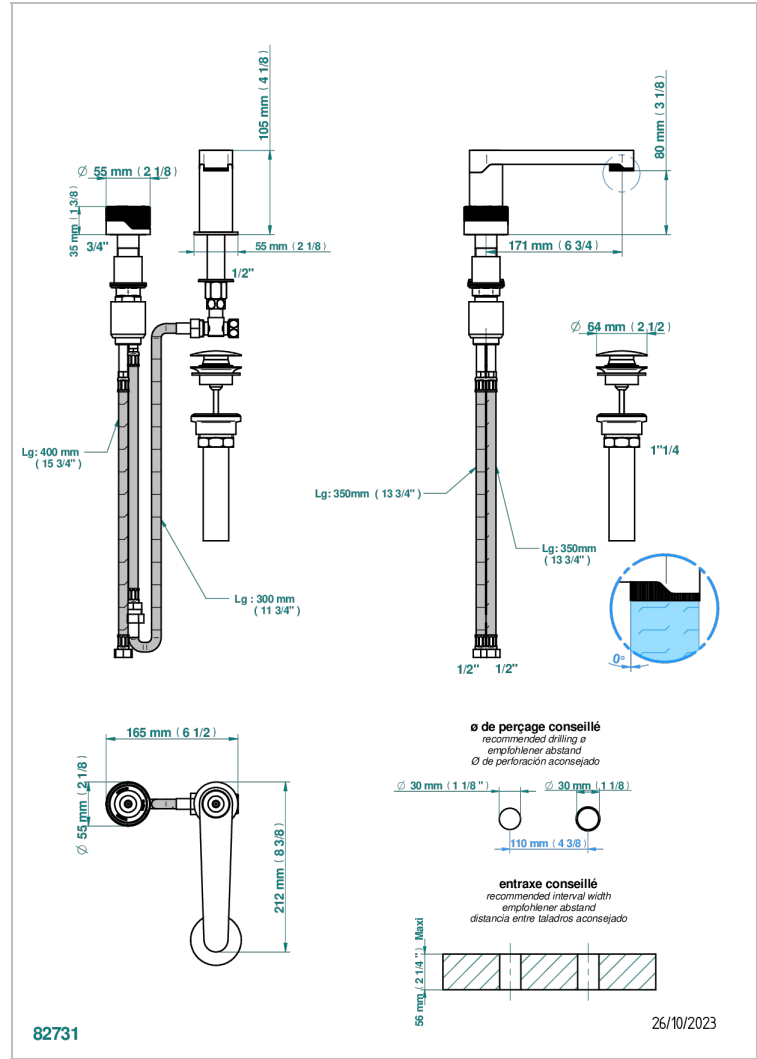

ZOOM.5

U4J-6590/US

Set of 2-holes lavatory spout and mixer with drain

CHARACTERISTIC

- Zoom.5
- Set of 2-holes lavatory spout and mixer with drain

AVAILABLE FINITIONS

Black ceram - D30
Blush PVD - H62
Brass color PVD - H49
Brown bronze color PVD - F33
Chrome polished - A02
Gold color PVD - H52

Nickel color PVD - H55
Nickel polished - B01
Soft gold - F30
Soft matt gold - F31
Umber PVD - H66