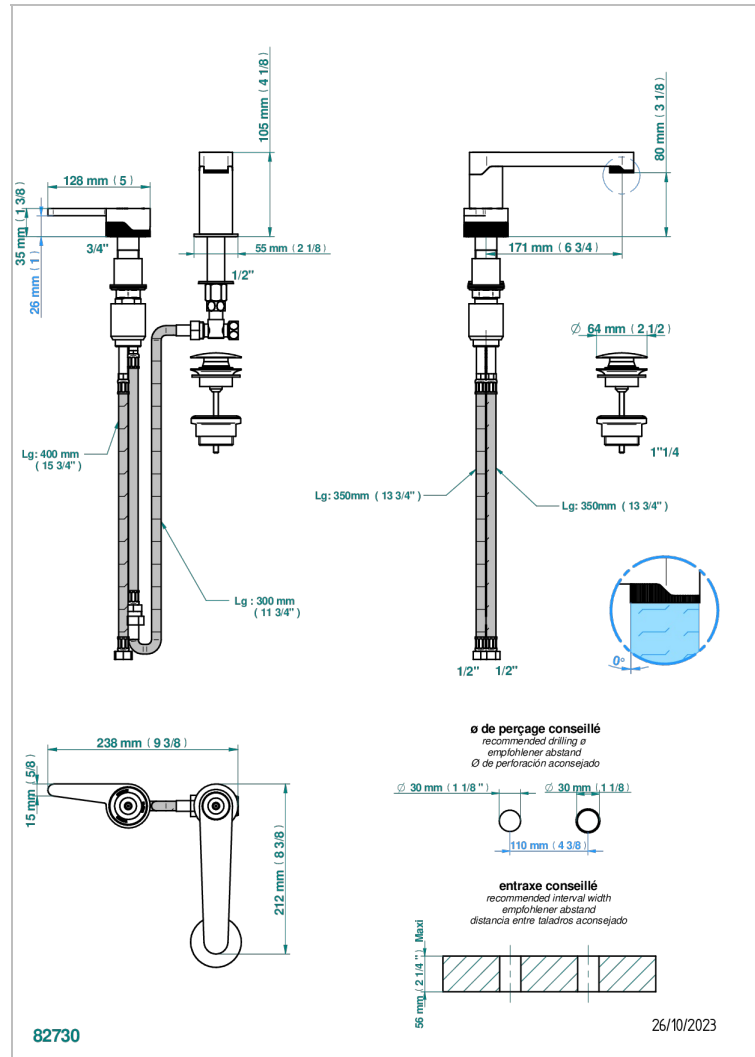

ZOOM.12

U4L-6590

2-hole basin mixer with spout and mixer, with waste

EIGENSCHAFTEN

- Zoom.12
- 2-hole basin mixer with spout and mixer, with waste

VERFÜGBARE OBERFLÄCHEN

Blassgold - F30
Blassgold matt unlackiert - F31
Bronze hell - D01
Chrom - A02
Gold - F01
Gold matt - F07

Pvd nickel - H55
Pvd nickel matt - H56
Pvd umber - H66
Pvd umber matt - H67
Silbernickel - B01