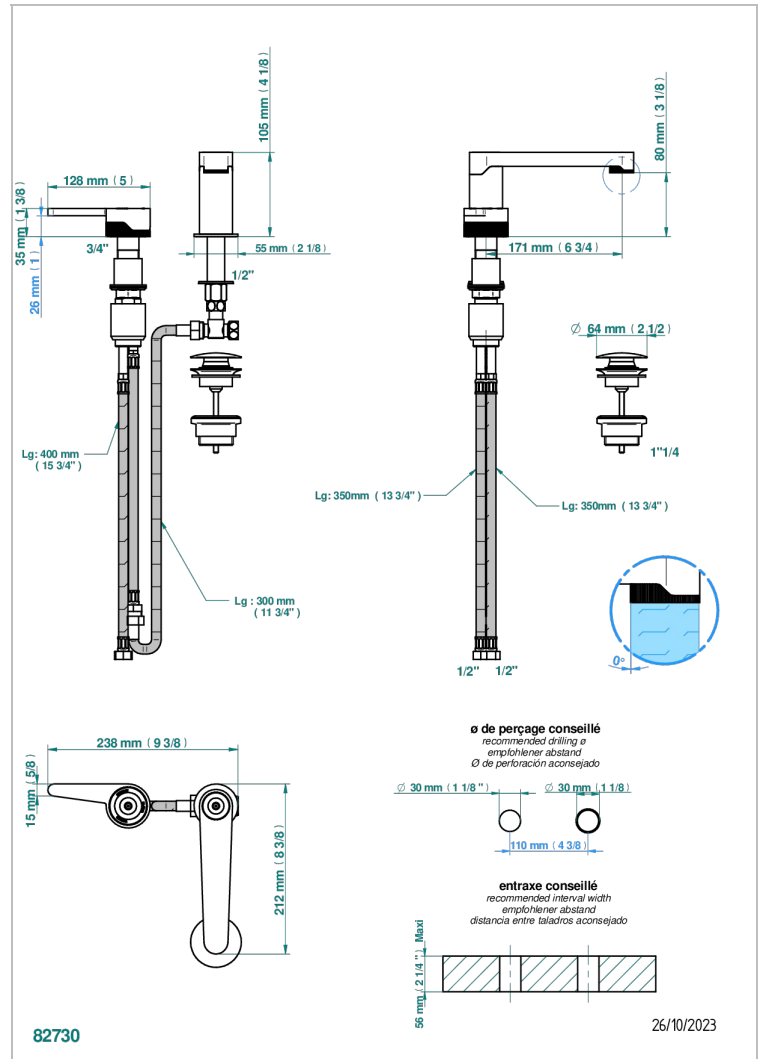

ZOOM.12

U4L-6590

2-hole basin mixer with spout and mixer, with waste

CHARACTERISTIC

- Zoom.12
- 2-hole basin mixer with spout and mixer, with waste

AVAILABLE FINITIONS

Black ceram - D30
Blush PVD - H62
Brass color PVD - H49
Brown bronze color PVD - F33
Gold color PVD - H52
Graphite PVD - H64