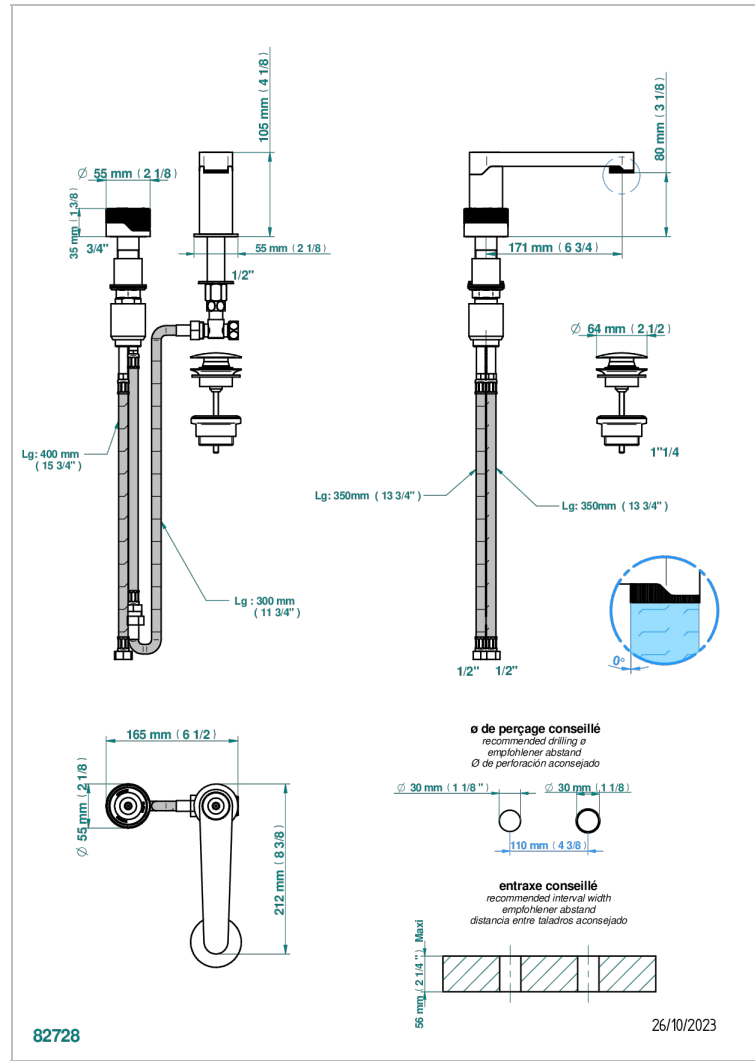

# ZOOM.5

U4J-6590

2-hole basin mixer with spout and mixer, with waste

THG<sup>®</sup>  
PARIS

## CHARACTERISTIC

- Zoom.5
- 2-hole basin mixer with spout and mixer, with waste