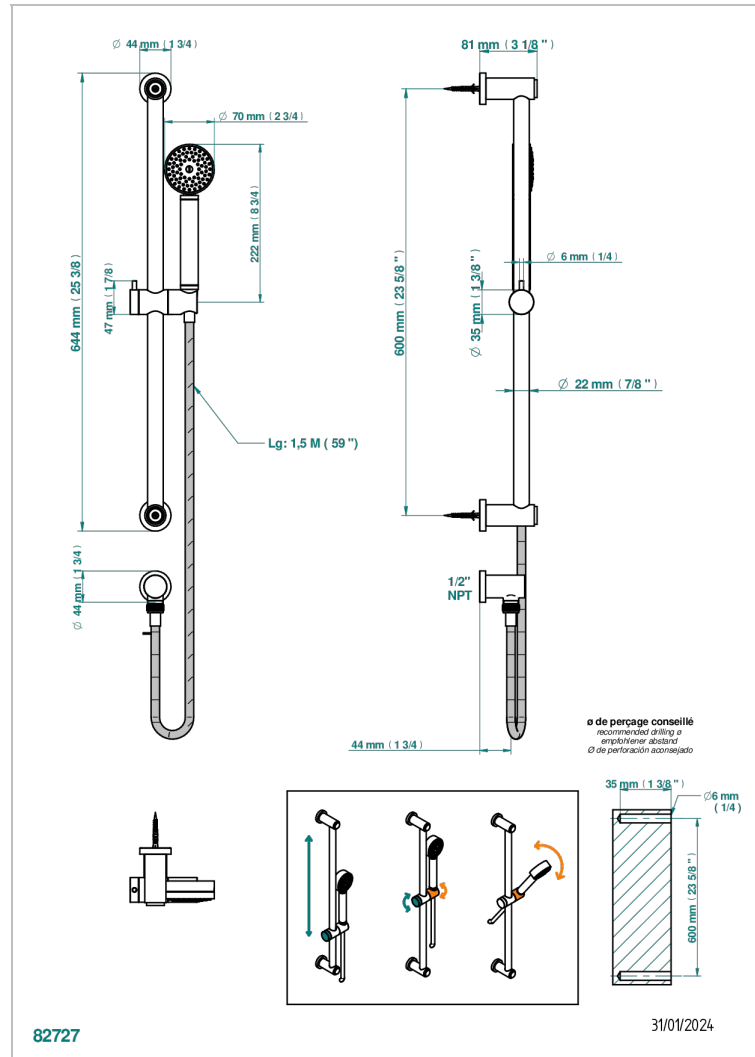

# ZOOM.12

U4L-58/US

Slide bar with handsower and elbow

## CHARACTERISTIC

- Zoom.12
- Slide bar with handsower and elbow