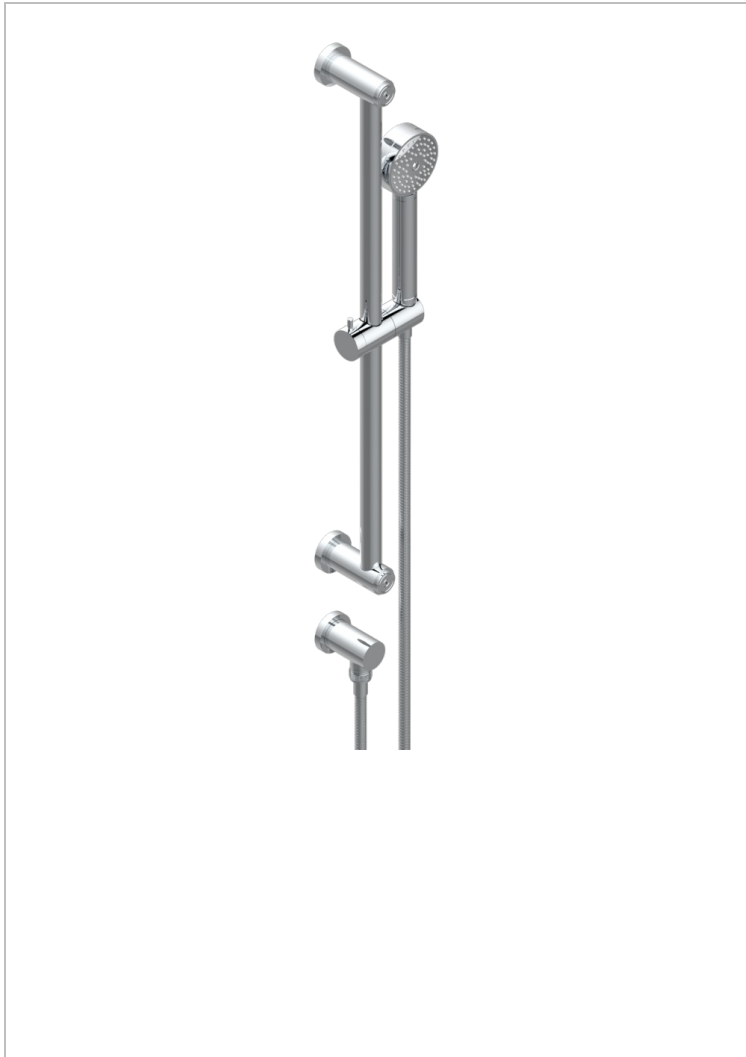

ZOOM.5

U4J-58/US

Slide bar with handsower and elbow

CHARACTERISTIC

- Zoom.5
- Slide bar with handsower and elbow

AVAILABLE FINITIONS

Black ceram - D30
Blush PVD - H62
Brass color PVD - H49
Brown bronze color PVD - F33
Chrome polished - A02
Gold color PVD - H52

Gold mat - F07
Gold polished - F01
Graphite PVD - H64
Light coated bronze - D01
Matt Umber PVD - H67
Matt blush PVD - H60

Matt brass color PVD - H50
Matt brown bronze color PVD - F34
Matt gold color PVD - H53
Matt graphite PVD - H65
Matt nickel (American satin) - C01
Matt nickel color PVD - H56

Nickel color PVD - H55
Nickel polished - B01
Soft gold - F30
Soft matt gold - F31
Umber PVD - H66