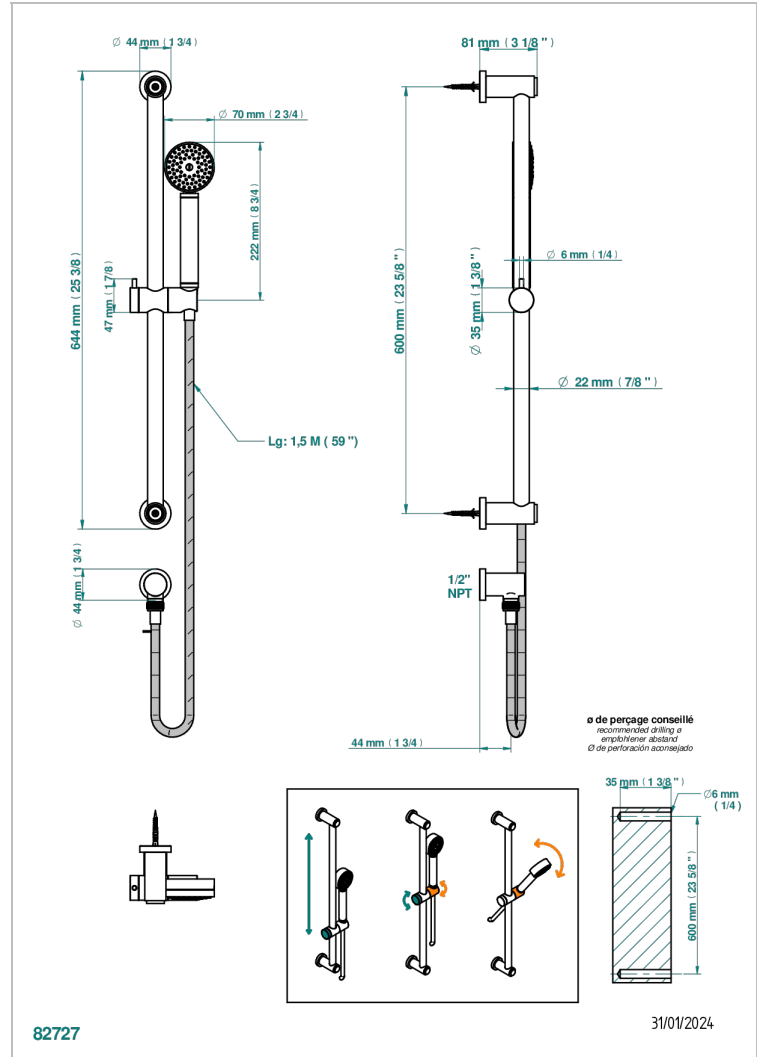

ZOOM.5

U4J-58/US

Slide bar with handsower and elbow

CHARACTERISTIC

- Zoom.5
- Slide bar with handsower and elbow

AVAILABLE FINITIONS

Black ceram - D30
Blush PVD - H62
Brass color PVD - H49
Brown bronze color PVD - F33
Chrome polished - A02
Gold color PVD - H52

Gold mat - F07
Gold polished - F01
Graphite PVD - H64
Light coated bronze - D01
Matt Umber PVD - H67
Matt blush PVD - H60

Matt brass color PVD - H50
Matt brown bronze color PVD - F34
Matt gold color PVD - H53
Matt graphite PVD - H65
Matt nickel (American satin) - C01
Matt nickel color PVD - H56

Nickel color PVD - H55
Nickel polished - B01
Soft gold - F30
Soft matt gold - F31
Umber PVD - H66