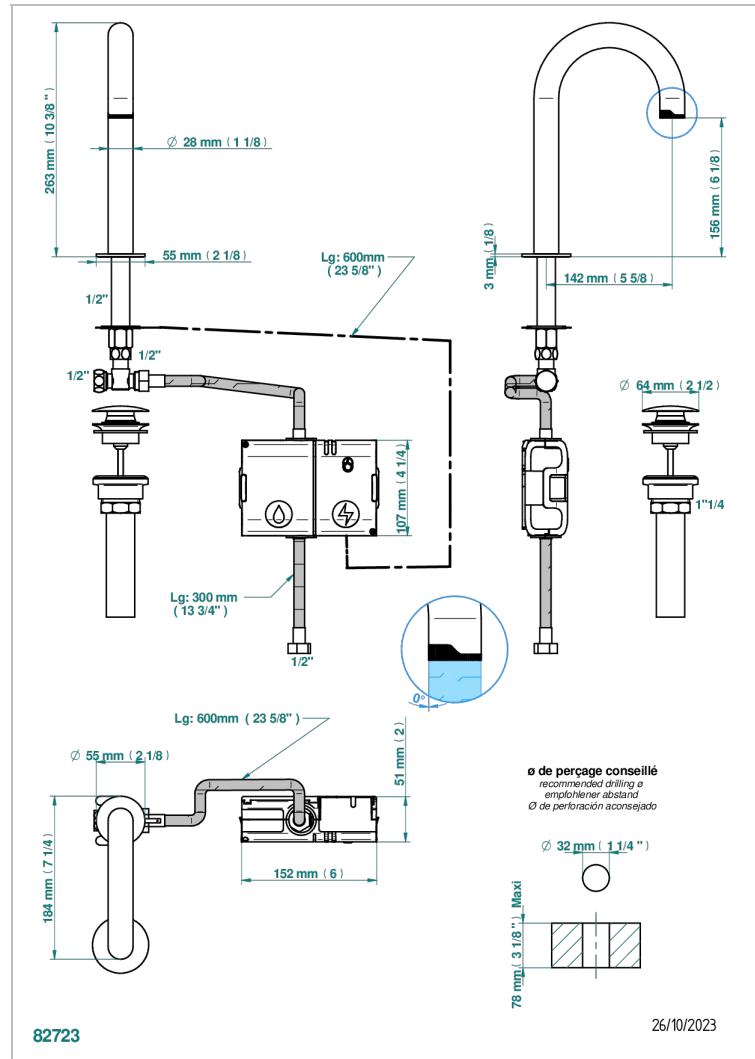

ZOOM.12

U4L-172E/US

THG[®]
PARIS

Basin spout ,high model, with capacitive electronic detection, with drain

CHARACTERISTIC

- Zoom.12
- Basin spout ,high model, with capacitive electronic detection, with drain