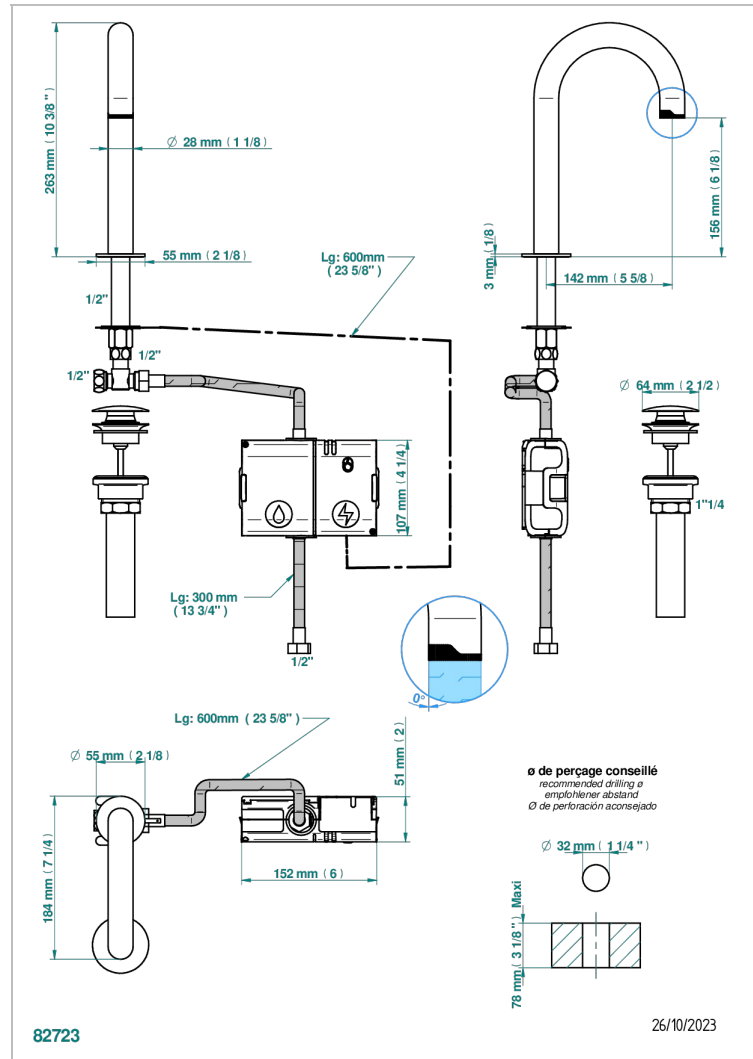

ZOOM.7

U4K-172E/US

Basin spout ,high model, with capacitive electronic detection, with drain

CHARACTERISTIC

- Zoom.7
- Basin spout ,high model, with capacitive electronic detection, with drain

AVAILABLE FINITIONS