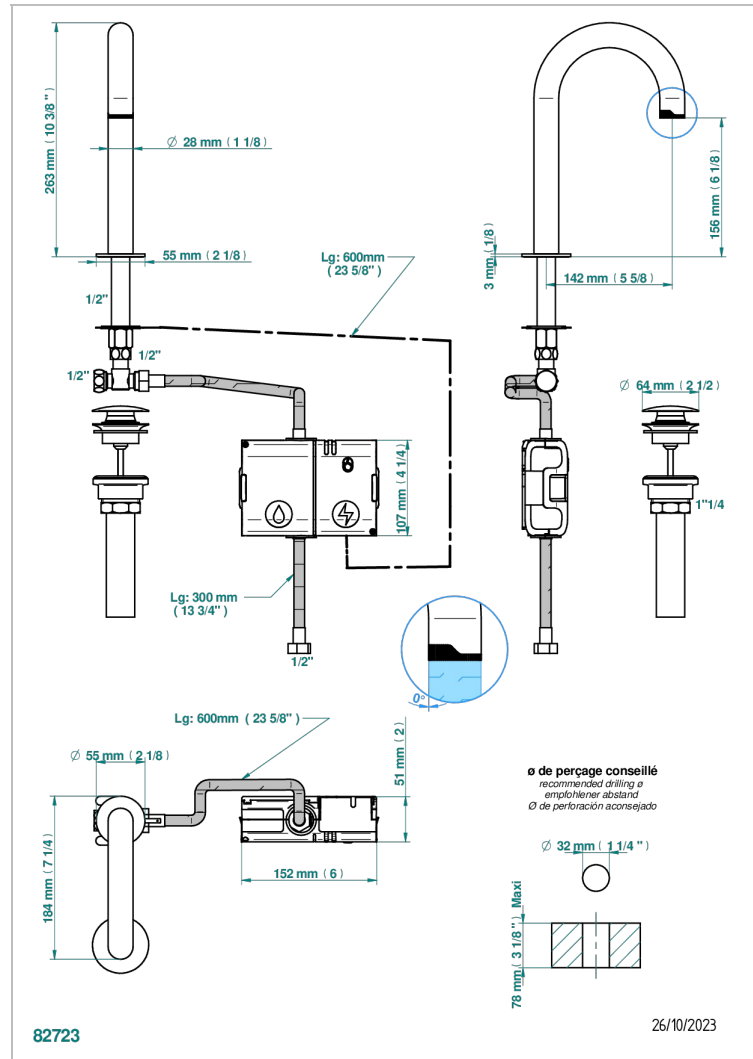

ZOOM.5

U4J-172E/US

THG[®]
PARIS

Basin spout ,high model, with capacitive electronic detection, with drain

CHARACTERISTIC

- Zoom.5
- Basin spout ,high model, with capacitive electronic detection, with drain