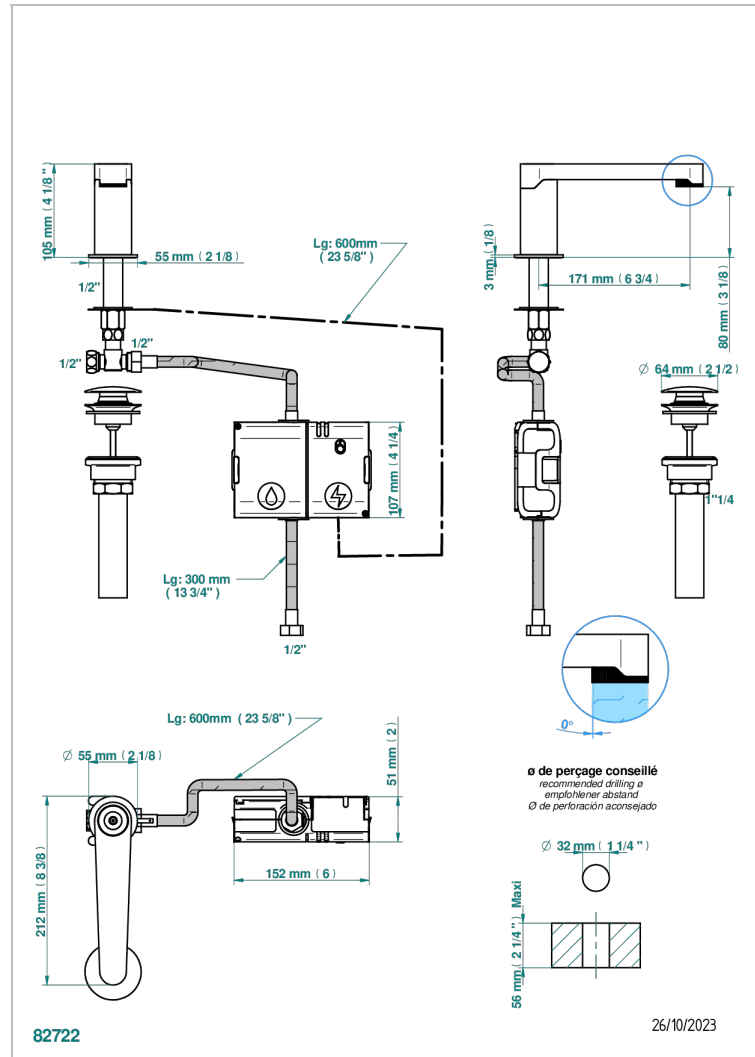

ZOOM.12

U4L-170E/US

Basin spout with capacitive electronic detection, with drain

CHARACTERISTIC

- Zoom.12
- Basin spout with capacitive electronic detection, with drain

AVAILABLE FINITIONS

Black ceram - D30
Blush PVD - H62
Brass color PVD - H49
Brown bronze color PVD - F33
Chrome polished - A02
Gold color PVD - H52

Nickel color PVD - H55
Nickel polished - B01
Soft gold - F30
Soft matt gold - F31
Umber PVD - H66