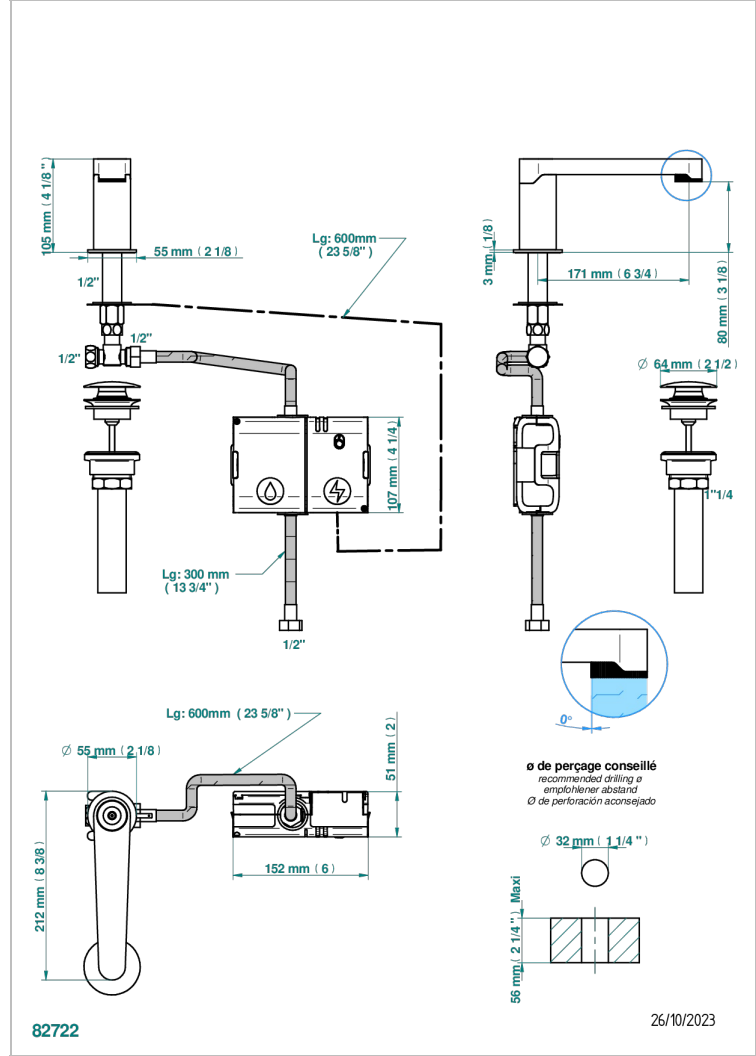

ZOOM.7

U4K-170E/US

Basin spout with capacitive electronic detection, with drain

CHARACTERISTIC

- Zoom.7
- Basin spout with capacitive electronic detection, with drain

AVAILABLE FINITIONS

Black ceram - D30
Blush PVD - H62
Brass color PVD - H49
Brown bronze color PVD - F33
Chrome polished - A02
Gold color PVD - H52

Nickel color PVD - H55
Nickel polished - B01
Soft gold - F30
Soft matt gold - F31
Umber PVD - H66