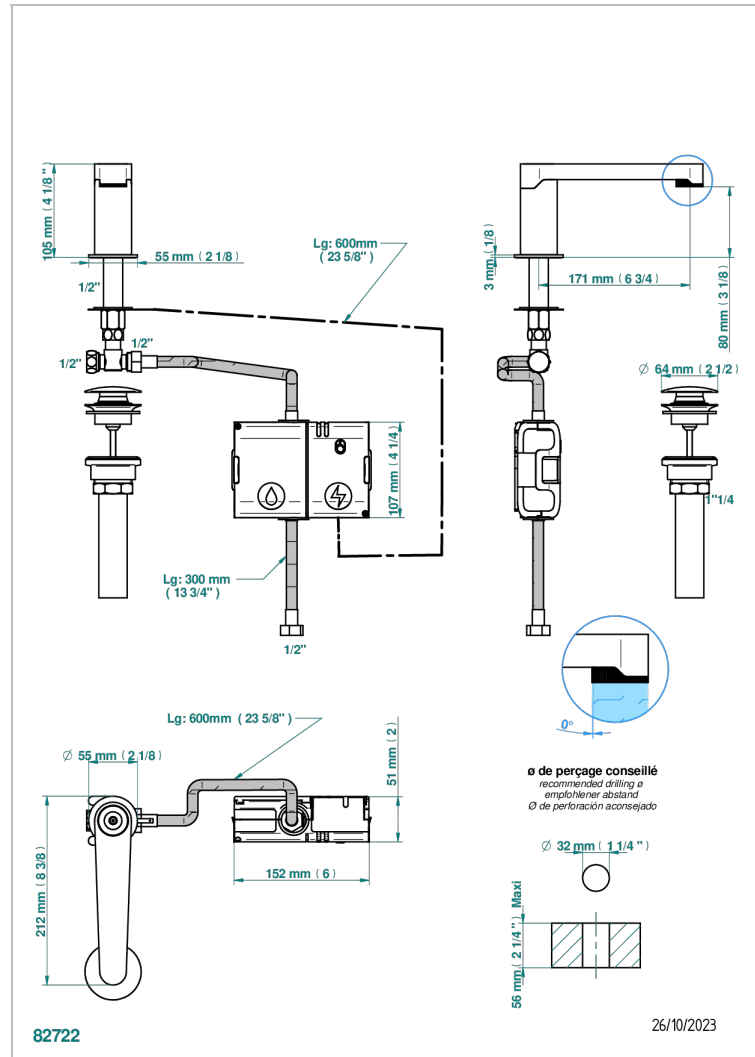

ZOOM.5

U4J-170E/US

Basin spout with capacitive electronic detection, with drain

CHARACTERISTIC

- Zoom.5
- Basin spout with capacitive electronic detection, with drain

AVAILABLE FINITIONS

Black ceram - D30
Blush PVD - H62
Brass color PVD - H49
Brown bronze color PVD - F33
Chrome polished - A02
Gold color PVD - H52

Nickel color PVD - H55
Nickel polished - B01
Soft gold - F30
Soft matt gold - F31
Umber PVD - H66