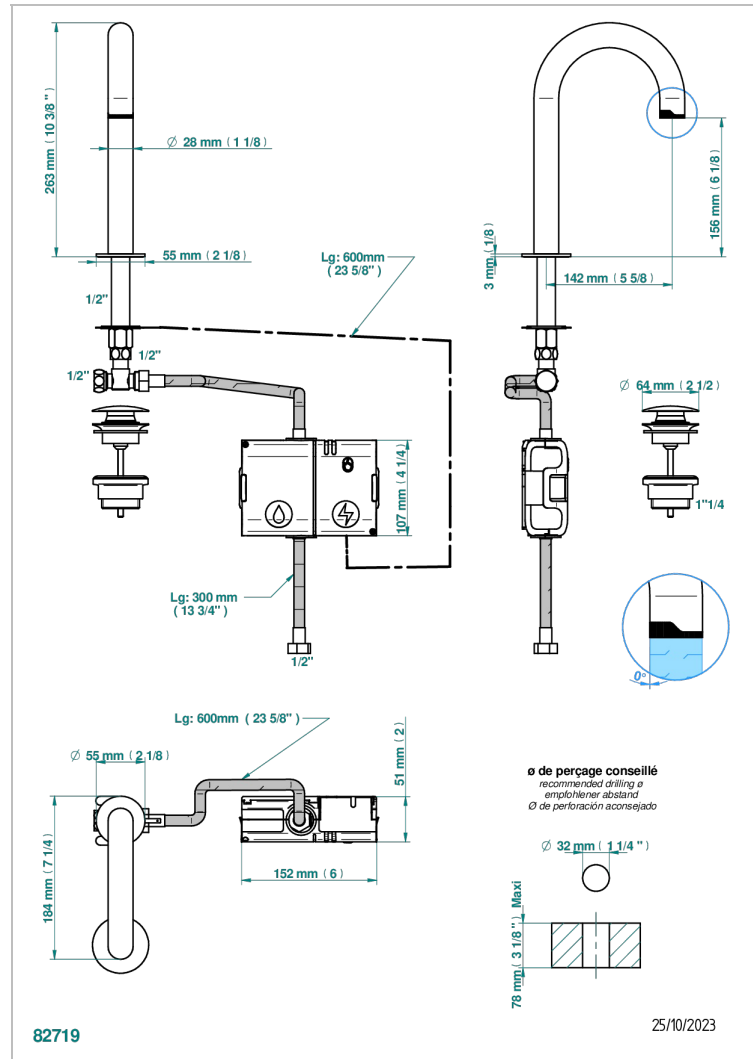

# ZOOM.5

U4J-172E

THG<sup>®</sup>  
PARIS

Basin spout, high model, with capacitive electronic detection, with waste

## CHARACTERISTIC

- Zoom.5
- Basin spout, high model, with capacitive electronic detection, with waste