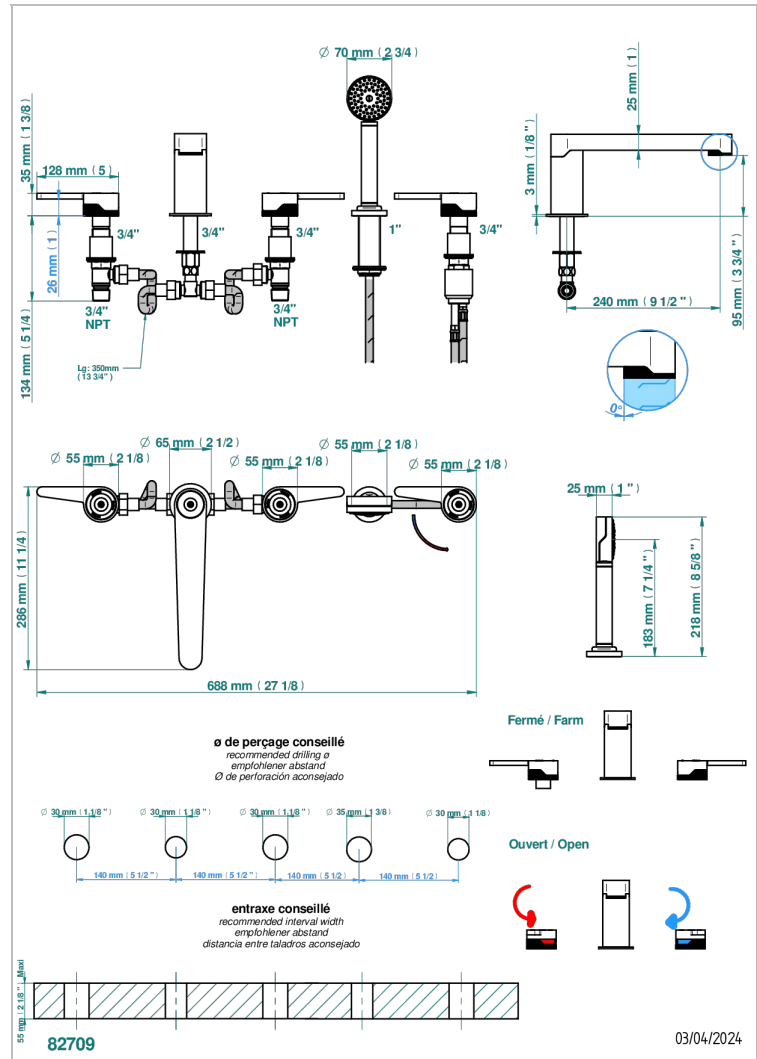

Roman tub set with 2 x 3/4" valves and rim mounted ceramic mixer with progressive cartridge and handshower

CHARACTERISTIC

- Zoom.12
- Roman tub set with 2 x 3/4" valves and rim mounted ceramic mixer with progressive cartridge and handshower