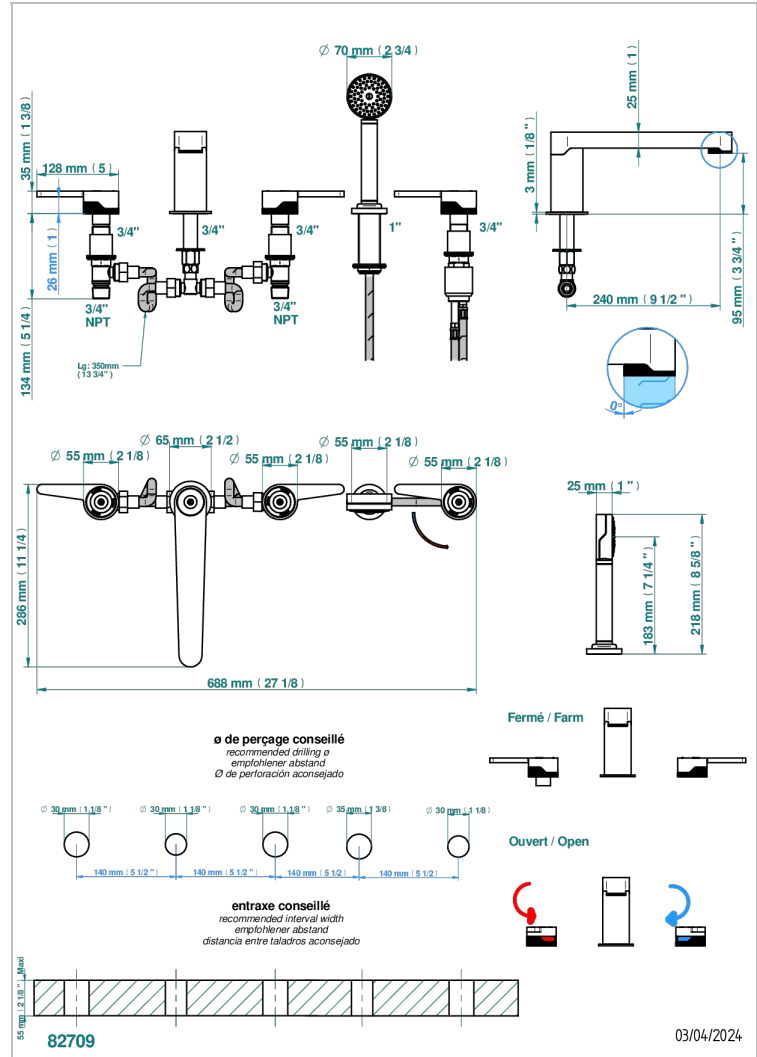

ZOOM.12

U4L-1132SG

5-hole bath/shower mixer with super goliath spout, 2 x 3/4" valves, and rim mounted handshower supplied by progressive cartridge mixer

CHARACTERISTIC

- Zoom.12
- 5-hole bath/shower mixer with super goliath spout, 2 x 3/4" valves, and rim mounted handshower supplied by progressive cartridge mixer