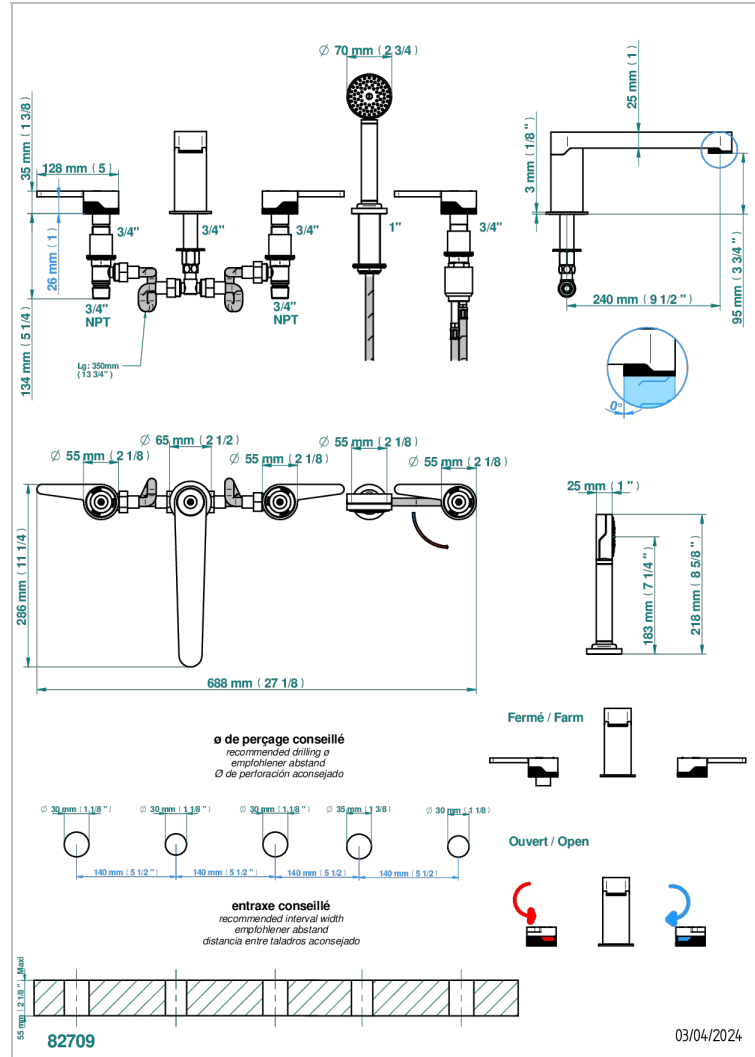

ZOOM.12

U4L-1132SG

5-hole bath/shower mixer with super goliath spout, 2 x 3/4" valves, and rim mounted handshower supplied by progressive cartridge mixer

CHARACTERISTIC

- Zoom.12
- 5-hole bath/shower mixer with super goliath spout, 2 x 3/4" valves, and rim mounted handshower supplied by progressive cartridge mixer