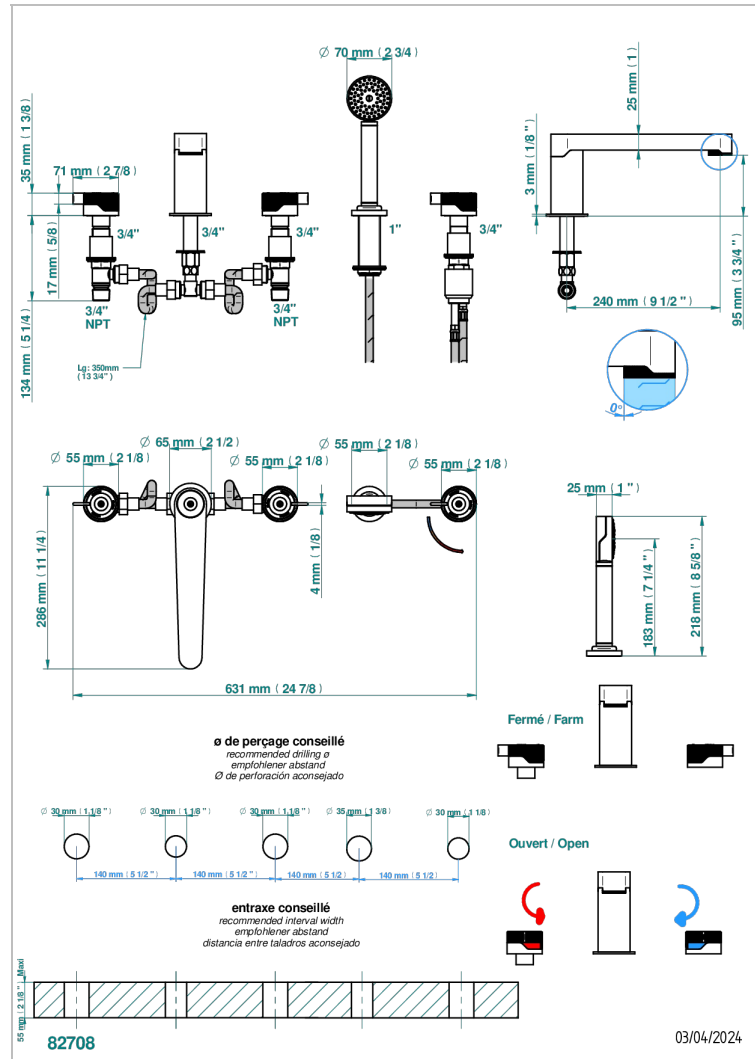

5-hole bath/shower mixer with super goliath spout, 2 x 3/4" valves, and rim mounted handshower supplied by progressive cartridge mixer

CHARACTERISTIC

- Zoom.7
- 5-hole bath/shower mixer with super goliath spout, 2 x 3/4" valves, and rim mounted handshower supplied by progressive cartridge mixer