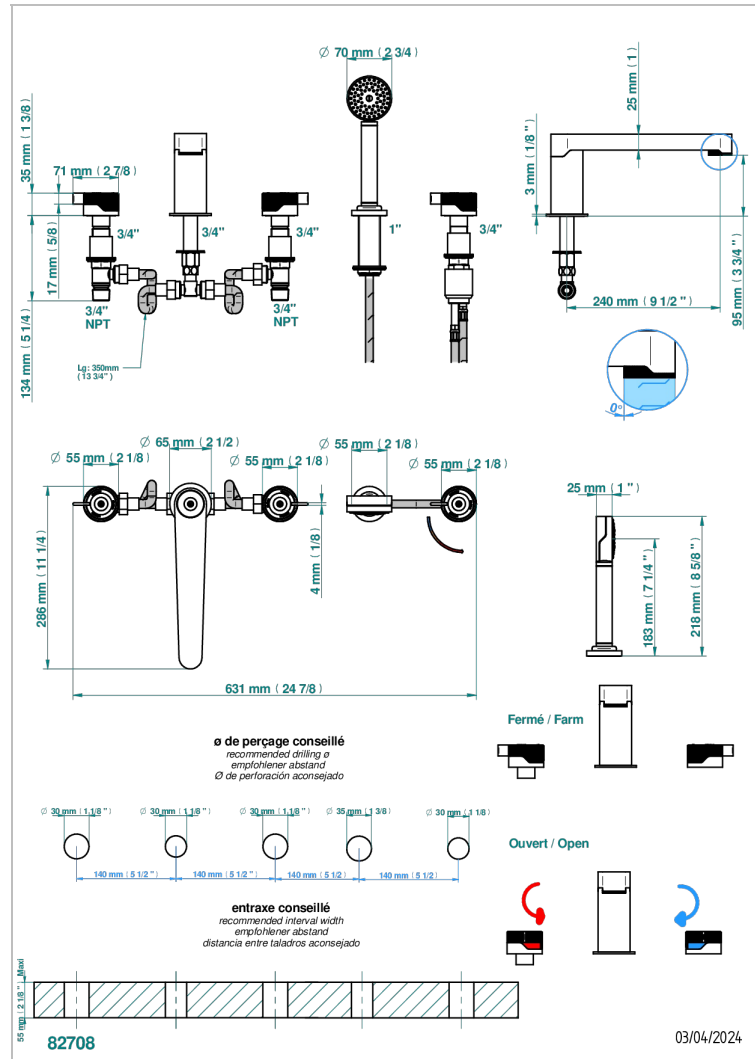

# ZOOM.7

U4K-1132SG

5-hole bath/shower mixer with super goliath spout, 2 x 3/4" valves, and rim mounted handshower supplied by progressive cartridge mixer

## CHARACTERISTIC

- Zoom.7
- 5-hole bath/shower mixer with super goliath spout, 2 x 3/4" valves, and rim mounted handshower supplied by progressive cartridge mixer