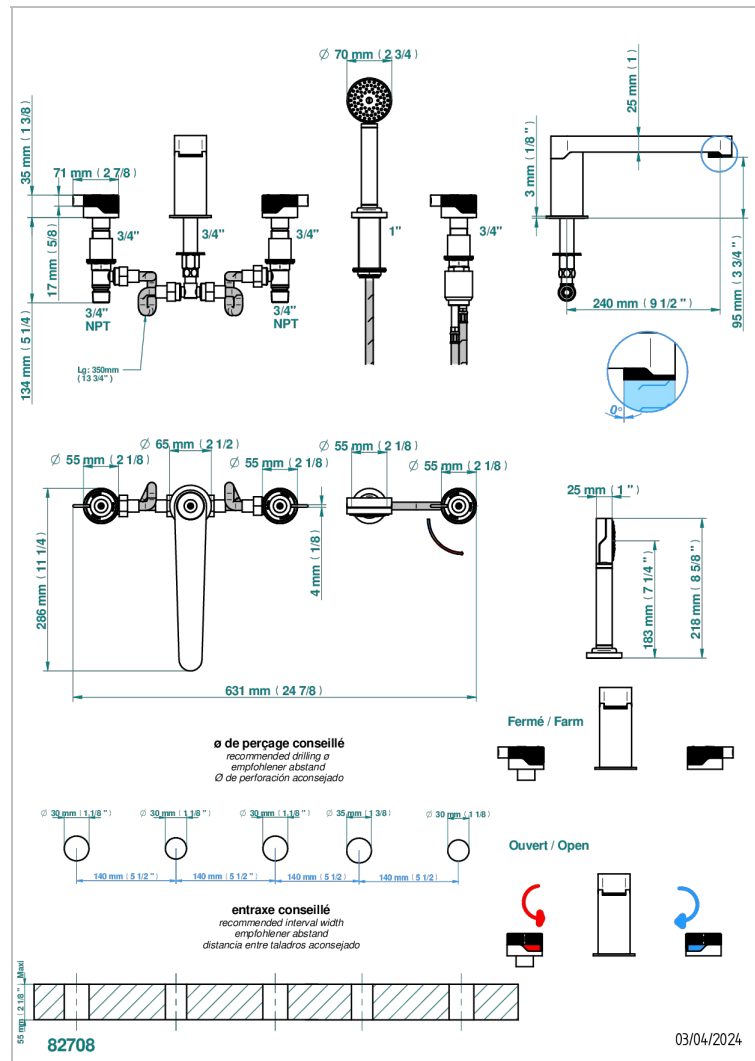

5-hole bath/shower mixer with super goliath spout, 2 x 3/4" valves, and rim mounted handshower supplied by progressive cartridge mixer

### CHARACTERISTIC

- Zoom.7
- 5-hole bath/shower mixer with super goliath spout, 2 x 3/4" valves, and rim mounted handshower supplied by progressive cartridge mixer