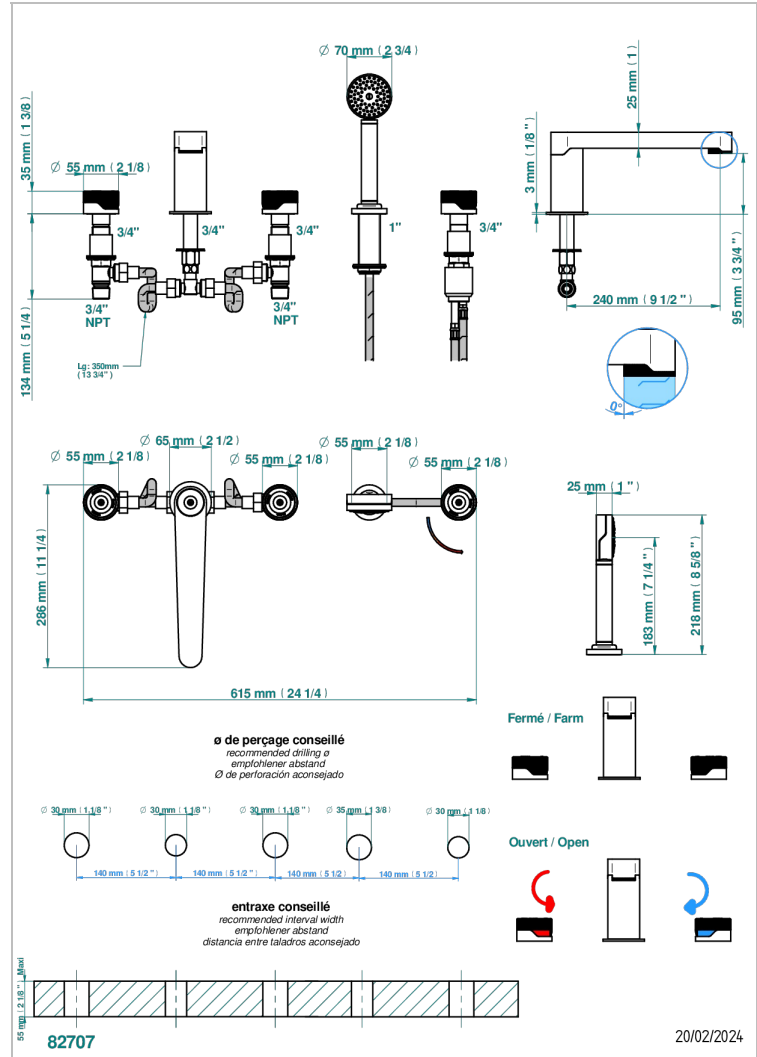

Roman tub set with 2 x 3/4" valves and rim mounted ceramic mixer with progressive cartridge and handshower

## CHARACTERISTIC

- Zoom.5
- Roman tub set with 2 x 3/4" valves and rim mounted ceramic mixer with progressive cartridge and handshower