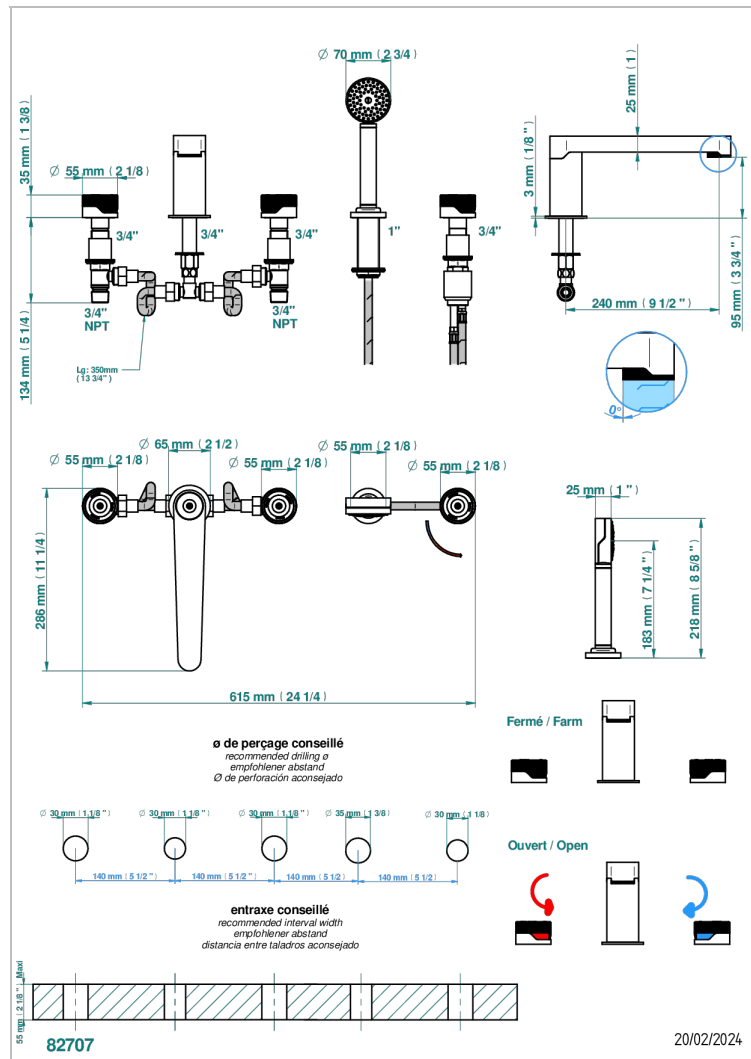

ZOOM.5

U4J-1132SG

5-hole bath/shower mixer with super goliath spout, 2 x 3/4" valves, and rim mounted handshower supplied by progressive cartridge mixer

CHARACTERISTIC

- Zoom.5
- 5-hole bath/shower mixer with super goliath spout, 2 x 3/4" valves, and rim mounted handshower supplied by progressive cartridge mixer