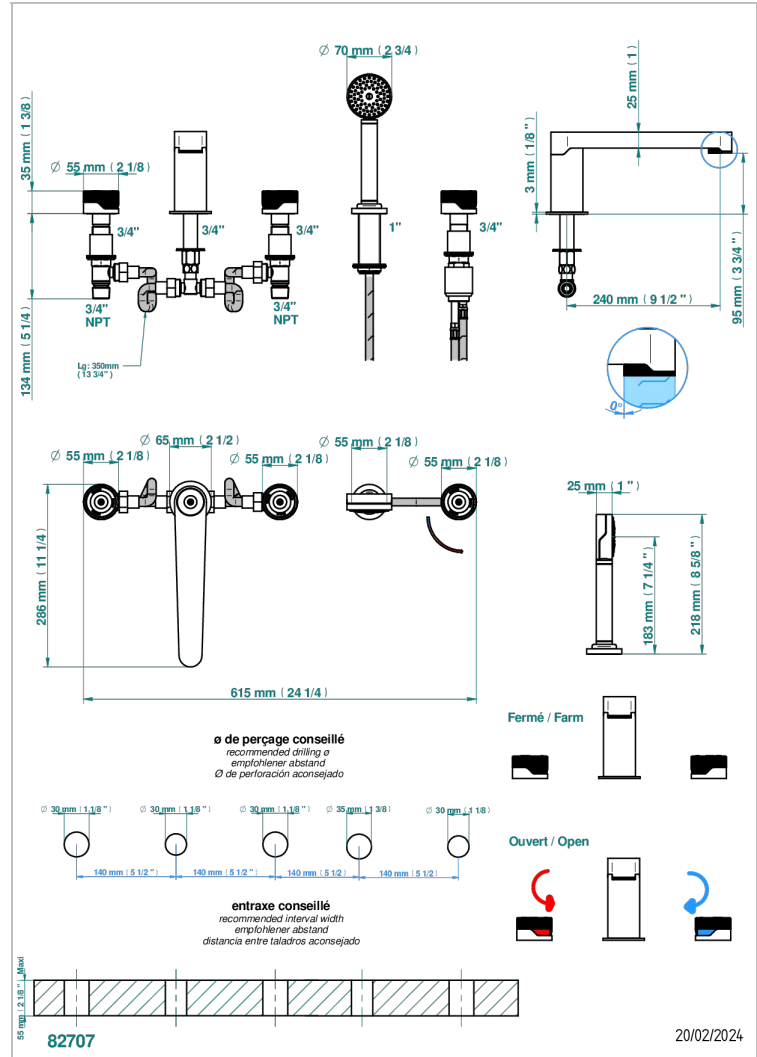

# ZOOM.5

U4J-1132SG

5-hole bath/shower mixer with super goliath spout, 2 x 3/4" valves, and rim mounted handshower supplied by progressive cartridge mixer

## CHARACTERISTIC

- Zoom.5
- 5-hole bath/shower mixer with super goliath spout, 2 x 3/4" valves, and rim mounted handshower supplied by progressive cartridge mixer