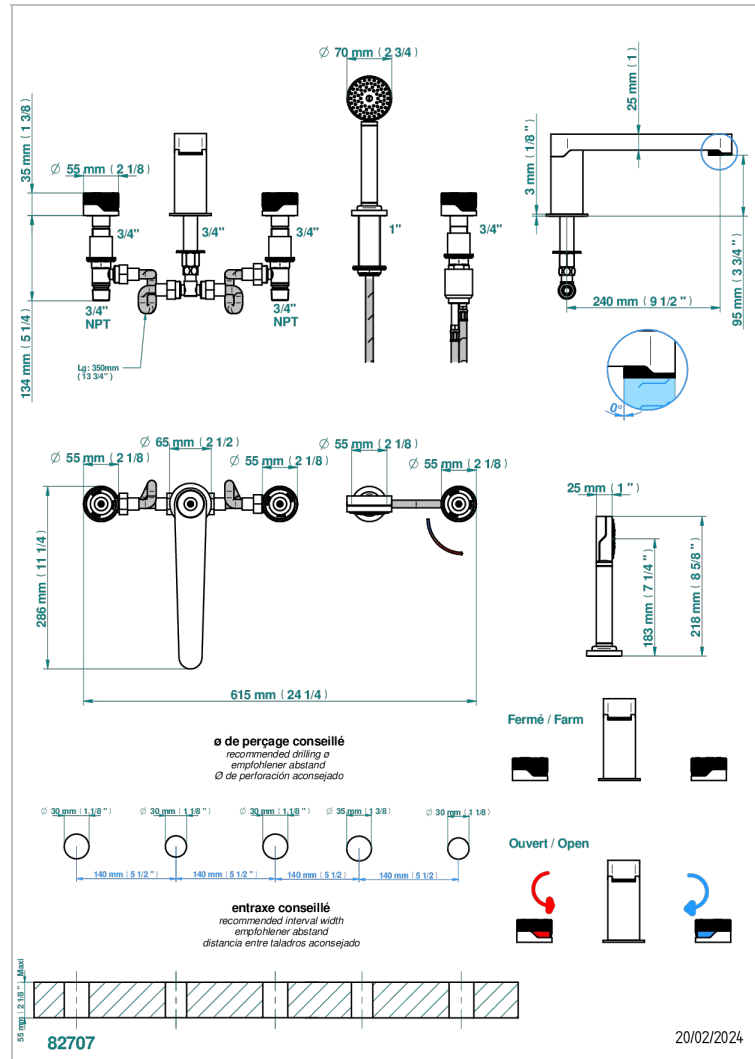

ZOOM.5

U4J-1132SG

5-hole bath/shower mixer with super goliath spout, 2 x 3/4" valves, and rim mounted handshower supplied by progressive cartridge mixer

CHARACTERISTIC

- Zoom.5
- 5-hole bath/shower mixer with super goliath spout, 2 x 3/4" valves, and rim mounted handshower supplied by progressive cartridge mixer