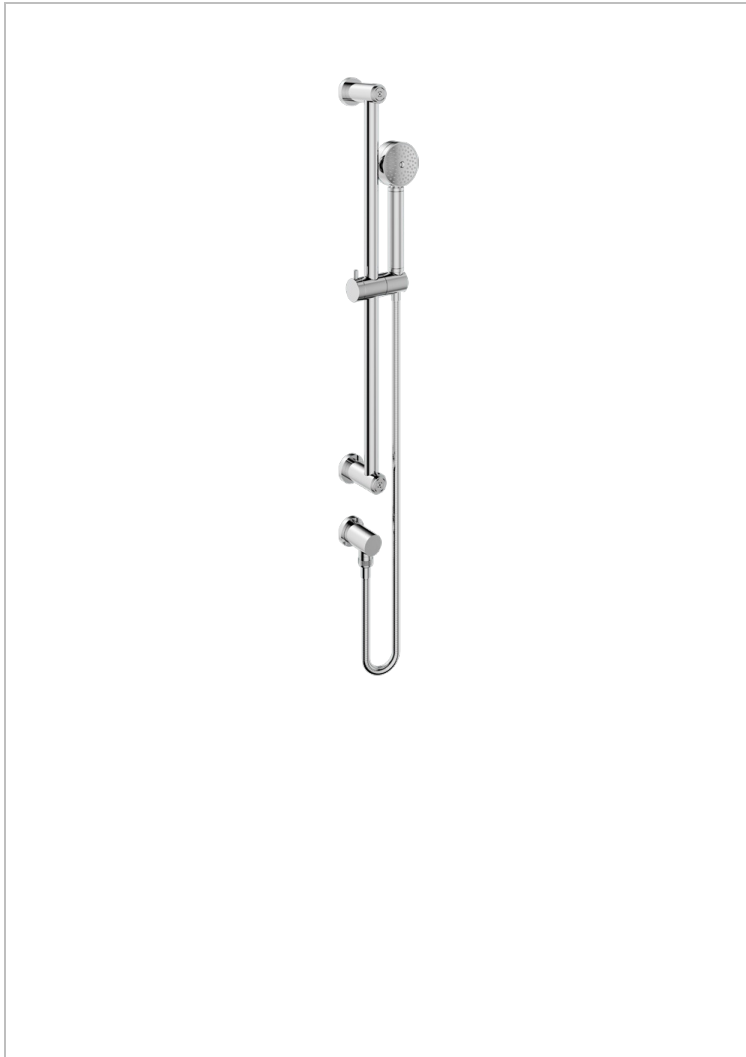

ZOOM.7

U4K-58

Wall mounted stylised handshower, sidebar, hose, hook and elbow

CHARACTERISTIC

- Zoom.7
- Wall mounted stylised handshower, sidebar, hose, hook and elbow

AVAILABLE FINITIONS

Black ceram - D30
Blush PVD - H62
Brass color PVD - H49
Brown bronze color PVD - F33
Gold color PVD - H52
Graphite PVD - H64

Lacquered light bronze - D01
Matt Umber PVD - H67
Matt blush PVD - H60
Matt brass color PVD - H50
Matt brown bronze color PVD - F34
Matt gold - F07

Matt gold color PVD - H53
Matt graphite PVD - H65
Matt nickel (color finish) - C01
Matt nickel color PVD - H56
Nickel color PVD - H55
Polished chrome (color finish) - A02

Polished gold (color finish) - F01
Polished nickel - B01
Soft gold - F30
Soft matt gold - F31
Umber PVD - H66