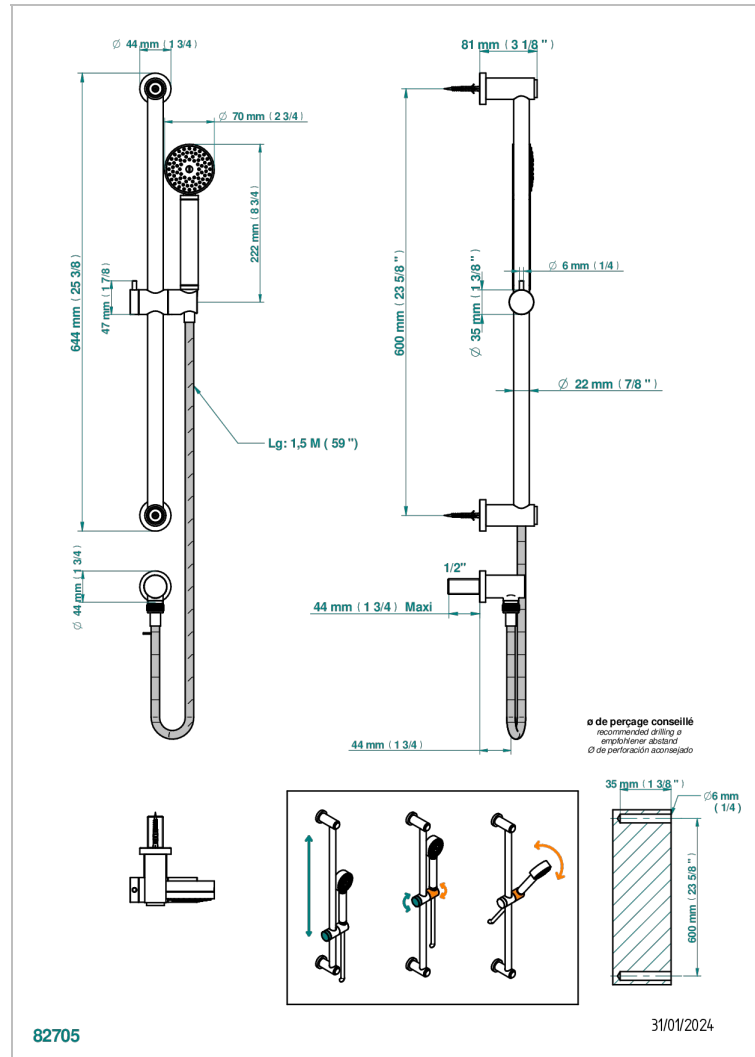

ZOOM.7

U4K-58

Wall mounted stylised handshower, sidebar, hose, hook and elbow

CHARACTERISTIC

- Zoom.7
- Wall mounted stylised handshower, sidebar, hose, hook and elbow

AVAILABLE FINITIONS

Black ceram - D30
Blush PVD - H62
Brass color PVD - H49
Brown bronze color PVD - F33
Gold color PVD - H52
Graphite PVD - H64

Lacquered light bronze - D01
Matt Umber PVD - H67
Matt blush PVD - H60
Matt brass color PVD - H50
Matt brown bronze color PVD - F34
Matt gold - F07

Matt gold color PVD - H53
Matt graphite PVD - H65
Matt nickel (color finish) - C01
Matt nickel color PVD - H56
Nickel color PVD - H55
Polished chrome (color finish) - A02