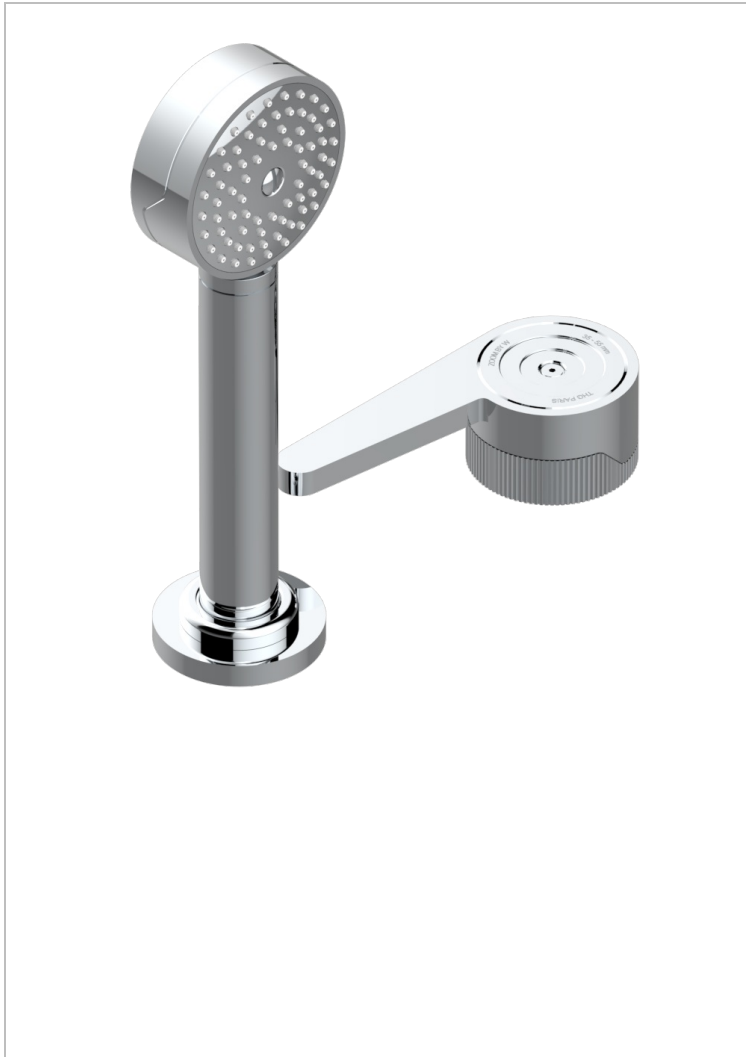

# ZOOM.12

U4L-6532/60A

Deck mounted mixer with handshower, progressive cartridge

## CHARACTERISTIC

- ACS : 22ACCLY009