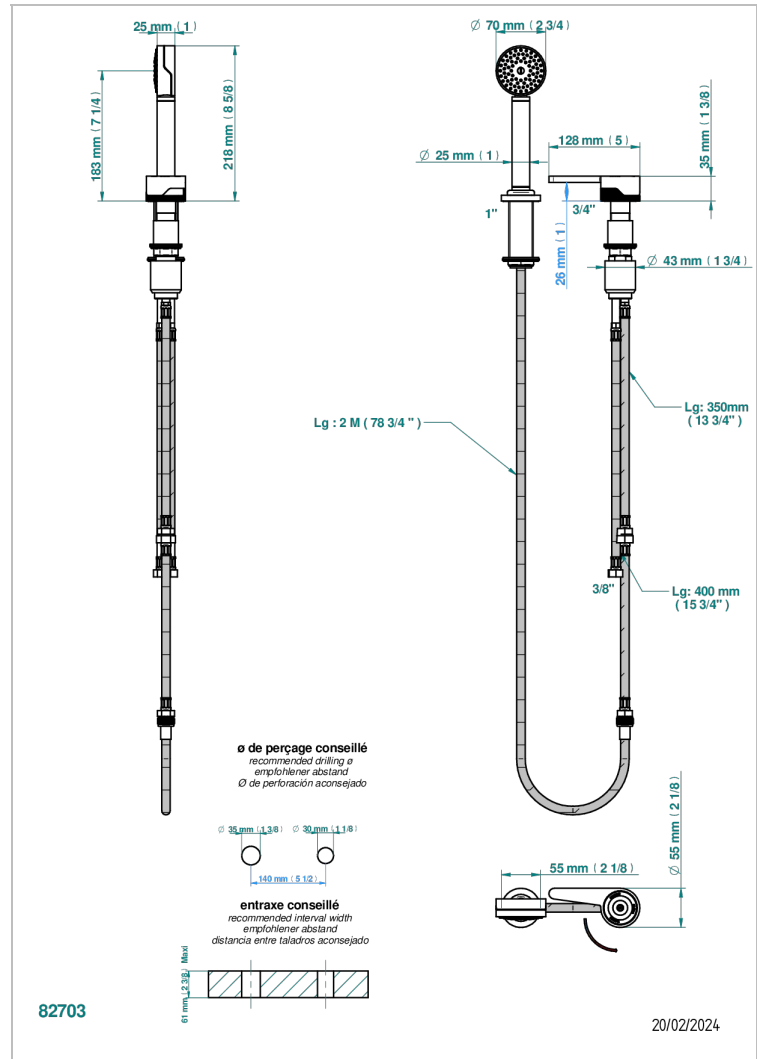

# ZOOM.12

U4L-6532/60A

Deck mounted mixer with handshower, progressive cartridge

## CHARACTERISTIC

- ACS : 22ACCLY009