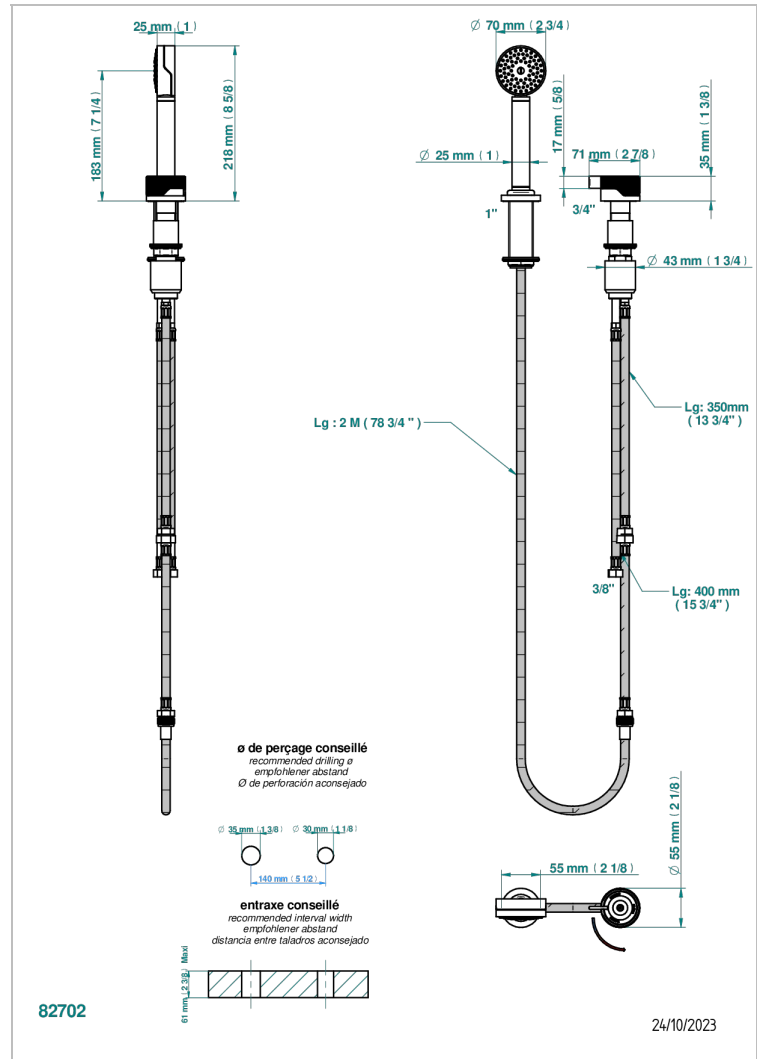

# ZOOM.7

U4K-6532/60A

Deck mounted mixer with handshower, progressive cartridge

## CHARACTERISTIC

- ACS : 22ACCLY009