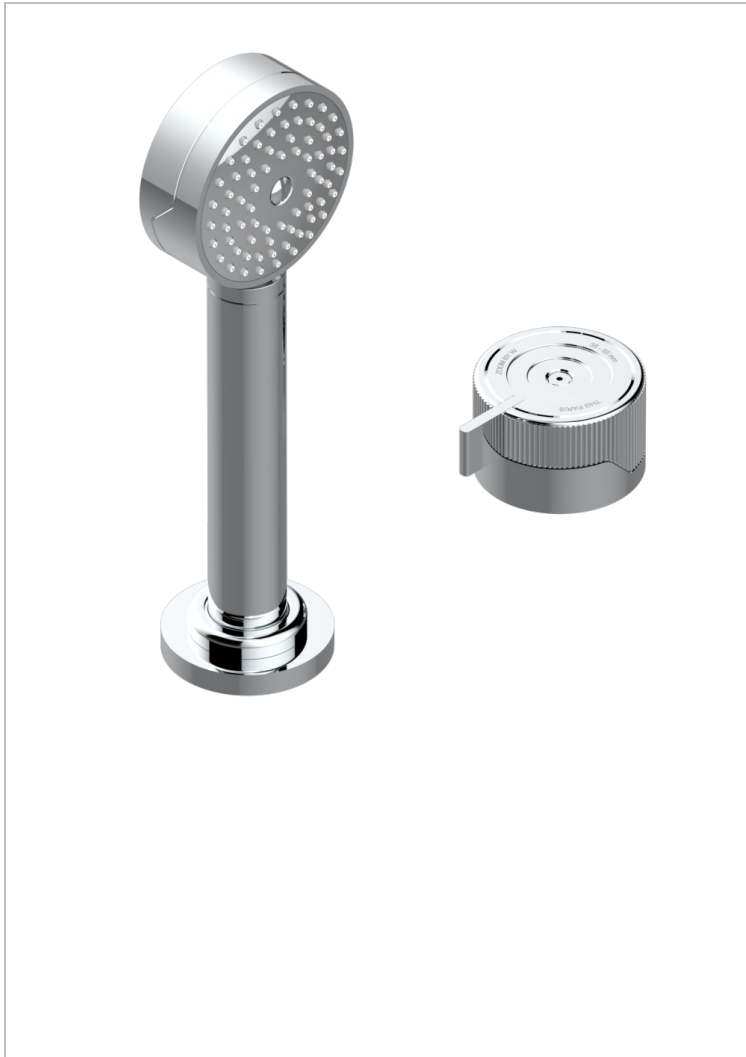

# ZOOM.7

U4K-6532/60A

Deck mounted mixer with handshower, progressive cartridge

## CHARACTERISTIC

- ACS : 22ACCLY009

## AVAILABLE FINITIONS

- Black ceram - D30
- Blush PVD - H62
- Brass color PVD - H49
- Brown bronze color PVD - F33
- Chrome polished - A02
- Gold color PVD - H52

- Gold mat - F07
- Gold polished - F01
- Graphite PVD - H64
- Light coated bronze - D01
- Matt Umber PVD - H67
- Matt blush PVD - H60