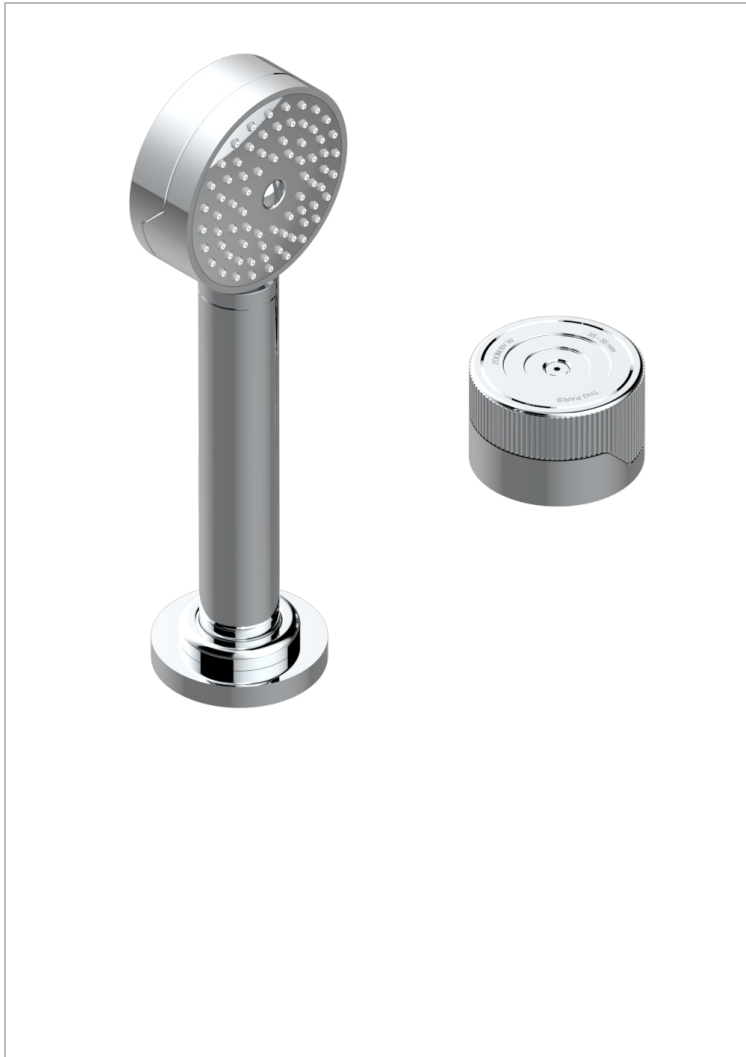

ZOOM.5

U4J-6532/60A

Deck mounted mixer with handshower, progressive cartridge

CHARACTERISTIC

- ACS : 22ACCLY009

STANDARDS

AVAILABLE FINITIONS

- Black ceram - D30
- Blush PVD - H62
- Brass color PVD - H49
- Brown bronze color PVD - F33
- Chrome polished - A02
- Gold color PVD - H52

- Gold mat - F07
- Gold polished - F01
- Graphite PVD - H64
- Light coated bronze - D01
- Matt Umber PVD - H67
- Matt blush PVD - H60

- Matt brass color PVD - H50
- Matt brown bronze color PVD - F34
- Matt gold color PVD - H53
- Matt graphite PVD - H65
- Matt nickel (American satin) - C01
- Matt nickel color PVD - H56

- Nickel color PVD - H55
- Nickel polished - B01
- Soft gold - F30
- Soft matt gold - F31
- Umber PVD - H66