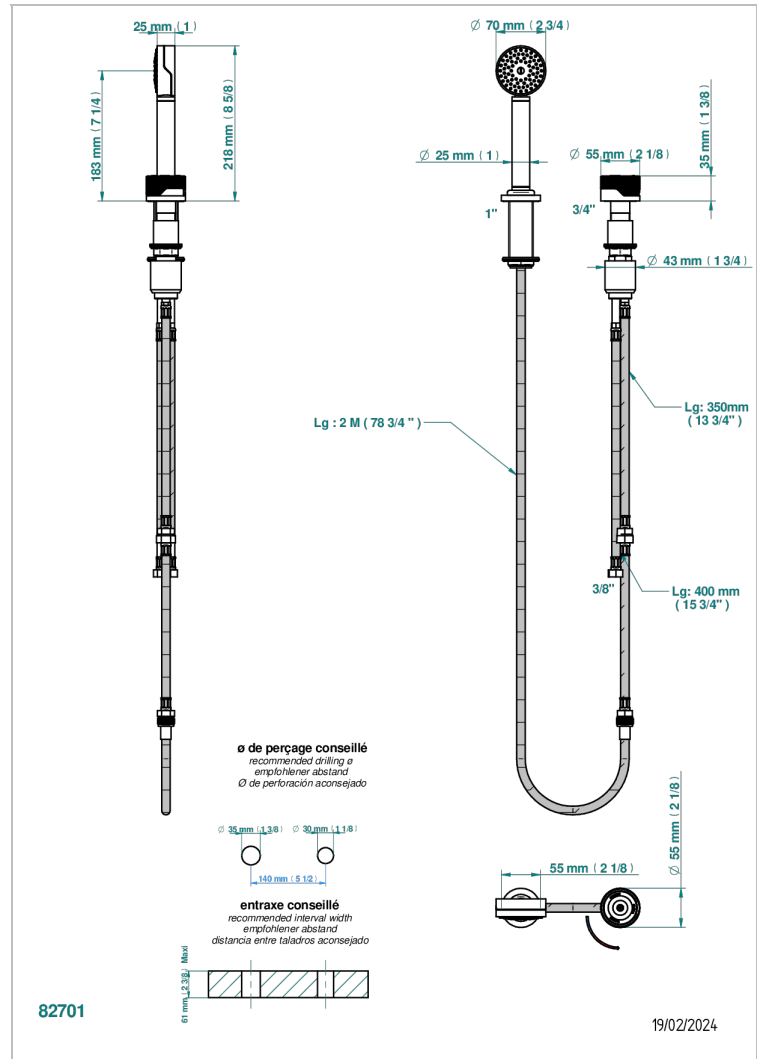

ZOOM.5

U4J-6532/60A

Deck mounted mixer with handshower, progressive cartridge

CHARACTERISTIC

- ACS : 22ACCLY009

STANDARDS

AVAILABLE FINITIONS

- Black ceram - D30
- Blush PVD - H62
- Brass color PVD - H49
- Brown bronze color PVD - F33
- Chrome polished - A02
- Gold color PVD - H52

- Gold mat - F07
- Gold polished - F01
- Graphite PVD - H64
- Light coated bronze - D01
- Matt Umber PVD - H67
- Matt blush PVD - H60

- Matt brass color PVD - H50
- Matt brown bronze color PVD - F34
- Matt gold color PVD - H53
- Matt graphite PVD - H65
- Matt nickel (American satin) - C01
- Matt nickel color PVD - H56

- Nickel color PVD - H55
- Nickel polished - B01
- Soft gold - F30
- Soft matt gold - F31
- Umber PVD - H66