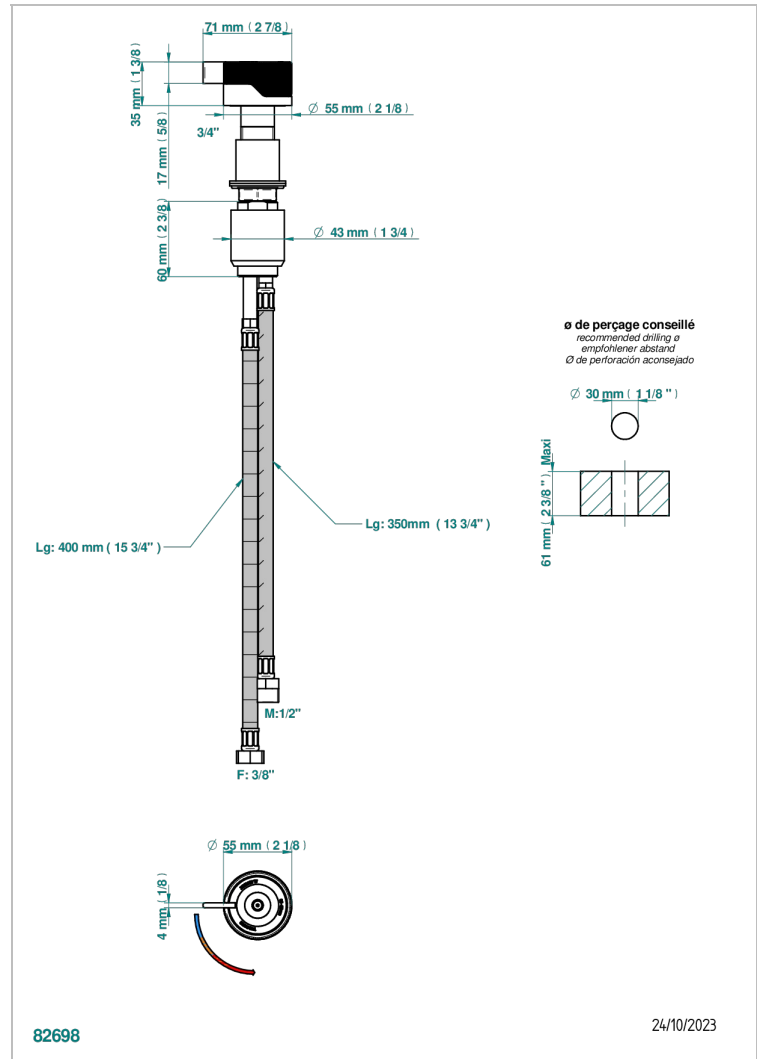

# ZOOM.7

U4K-6532

Rim mounted ceramic mixer with progressive cartridge

## CHARACTERISTIC

- ACS : 22ACCLY009