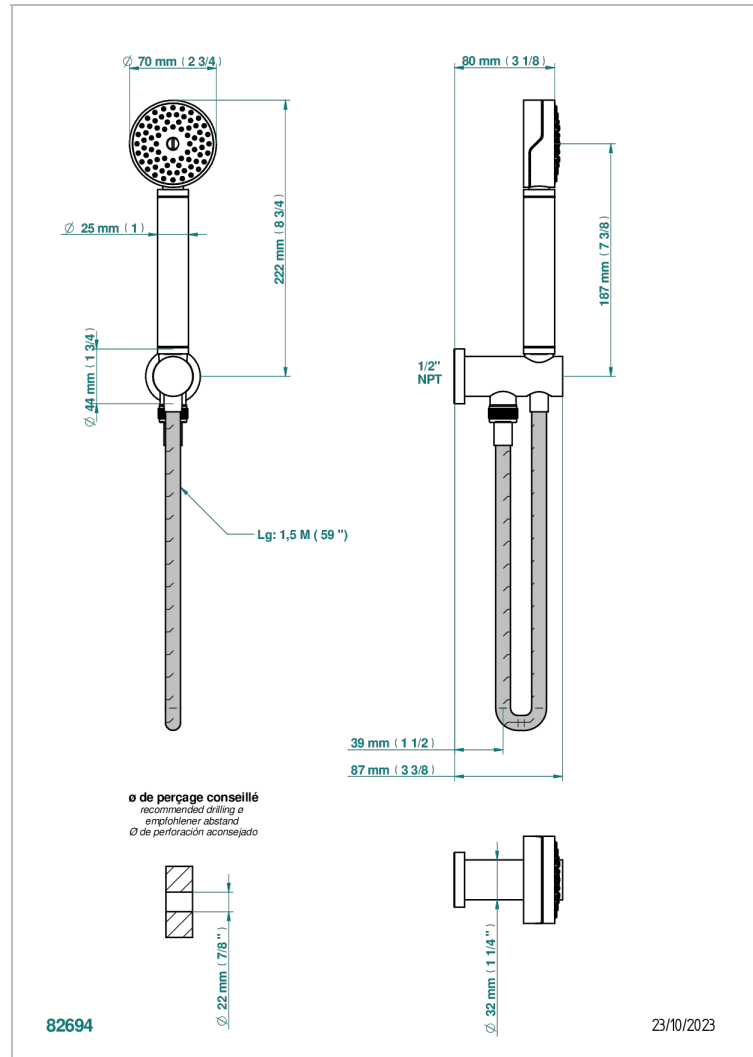

ZOOM.12

U4L-54/US

Wall mounted handshower with integrated fixed hook

CHARACTERISTIC

- Zoom.12
- Wall mounted handshower with integrated fixed hook

AVAILABLE FINITIONS

Black ceram - D30
Blush PVD - H62
Brass color PVD - H49
Brown bronze color PVD - F33
Chrome polished - A02
Gold color PVD - H52

Gold mat - F07
Gold polished - F01
Graphite PVD - H64
Light coated bronze - D01
Matt Umber PVD - H67
Matt blush PVD - H60

Matt brass color PVD - H50
Matt brown bronze color PVD - F34
Matt gold color PVD - H53
Matt graphite PVD - H65
Matt nickel (American satin) - C01
Matt nickel color PVD - H56

Nickel color PVD - H55
Nickel polished - B01
Soft gold - F30
Soft matt gold - F31
Umber PVD - H66