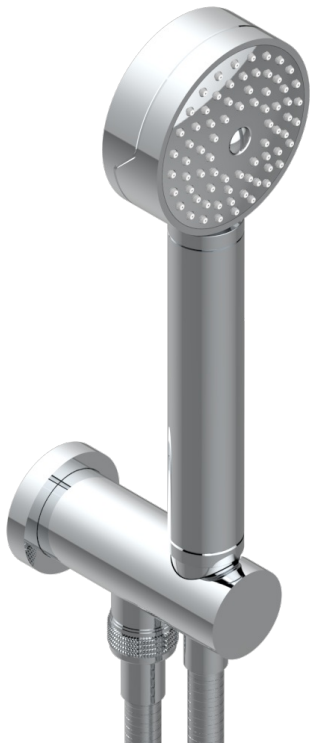

ZOOM.12

U4L-54/US

Wall mounted handshower with integrated fixed hook

CHARACTERISTIC

- Zoom.12
- Wall mounted handshower with integrated fixed hook

AVAILABLE FINITIONS

Black ceram - D30
Blush PVD - H62
Brass color PVD - H49
Brown bronze color PVD - F33
Chrome polished - A02
Gold color PVD - H52

Gold mat - F07
Gold polished - F01
Graphite PVD - H64
Light coated bronze - D01
Matt Umber PVD - H67
Matt blush PVD - H60

Matt brass color PVD - H50
Matt brown bronze color PVD - F34
Matt gold color PVD - H53
Matt graphite PVD - H65
Matt nickel (American satin) - C01
Matt nickel color PVD - H56

Nickel color PVD - H55
Nickel polished - B01
Soft gold - F30
Soft matt gold - F31
Umber PVD - H66