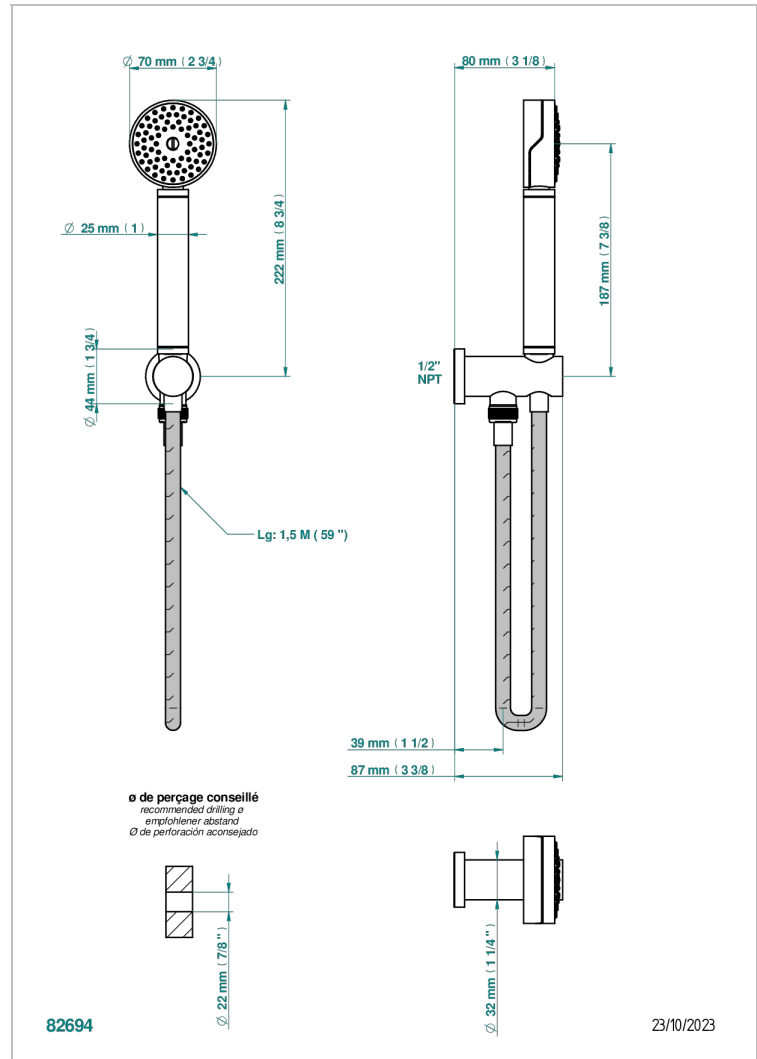

ZOOM.5

U4J-54/US

Wall mounted handshower with integrated fixed hook

CHARACTERISTIC

- Zoom.5
- Wall mounted handshower with integrated fixed hook

AVAILABLE FINITIONS

Black ceram - D30
Blush PVD - H62
Brass color PVD - H49
Brown bronze color PVD - F33
Chrome polished - A02
Gold color PVD - H52

Gold mat - F07
Gold polished - F01
Graphite PVD - H64
Light coated bronze - D01
Matt Umber PVD - H67
Matt blush PVD - H60

Matt brass color PVD - H50
Matt brown bronze color PVD - F34
Matt gold color PVD - H53
Matt graphite PVD - H65
Matt nickel (American satin) - C01
Matt nickel color PVD - H56

Nickel color PVD - H55
Nickel polished - B01
Soft gold - F30
Soft matt gold - F31
Umber PVD - H66