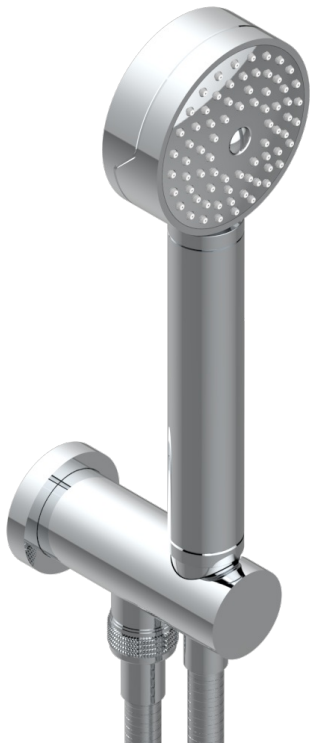

ZOOM.5

U4J-54/US

Wall mounted handshower with integrated fixed hook

CHARACTERISTIC

- Zoom.5
- Wall mounted handshower with integrated fixed hook

AVAILABLE FINITIONS

Black ceram - D30
Blush PVD - H62
Brass color PVD - H49
Brown bronze color PVD - F33
Chrome polished - A02
Gold color PVD - H52

Gold mat - F07
Gold polished - F01
Graphite PVD - H64
Light coated bronze - D01
Matt Umber PVD - H67
Matt blush PVD - H60

Matt brass color PVD - H50
Matt brown bronze color PVD - F34
Matt gold color PVD - H53
Matt graphite PVD - H65
Matt nickel (American satin) - C01
Matt nickel color PVD - H56

Nickel color PVD - H55
Nickel polished - B01
Soft gold - F30
Soft matt gold - F31
Umber PVD - H66