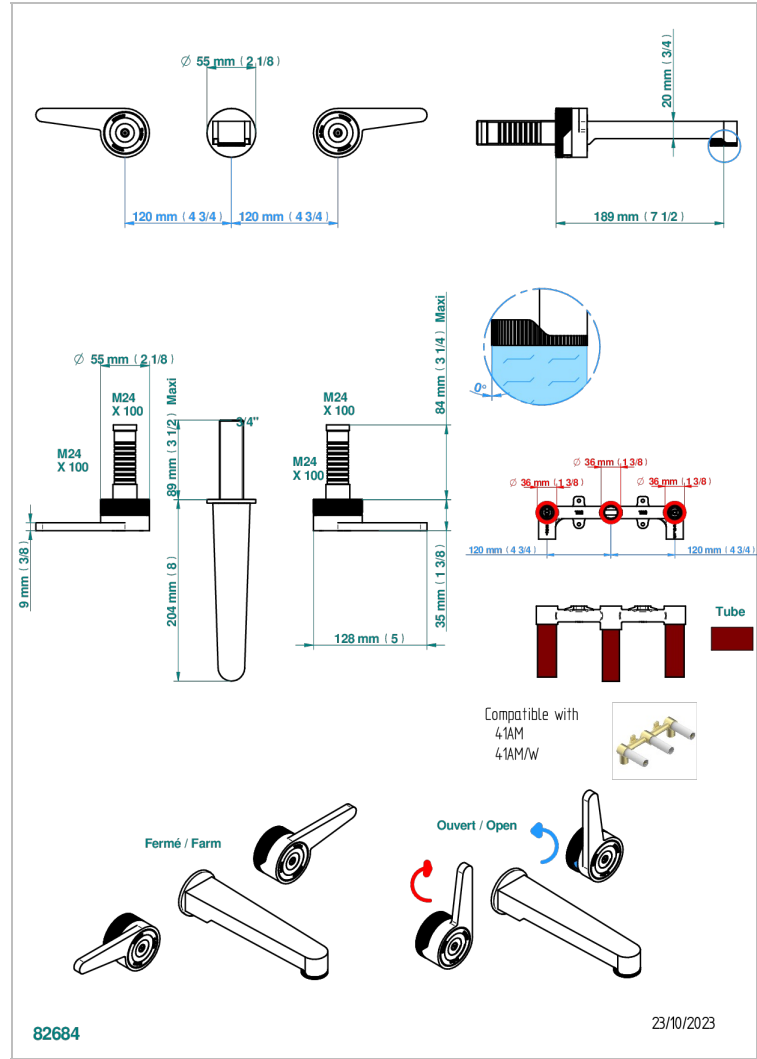

ZOOM.12

U4L-41GB

Trim for wall mounted 3-hole bath set only

CHARACTERISTIC

- Zoom.12
- Trim for wall mounted 3-hole bath set only

RELATED SKU'S

- Ref. G00-40AM/US Rough parts for wall set (one counter clockwise and one clockwise cartridges)