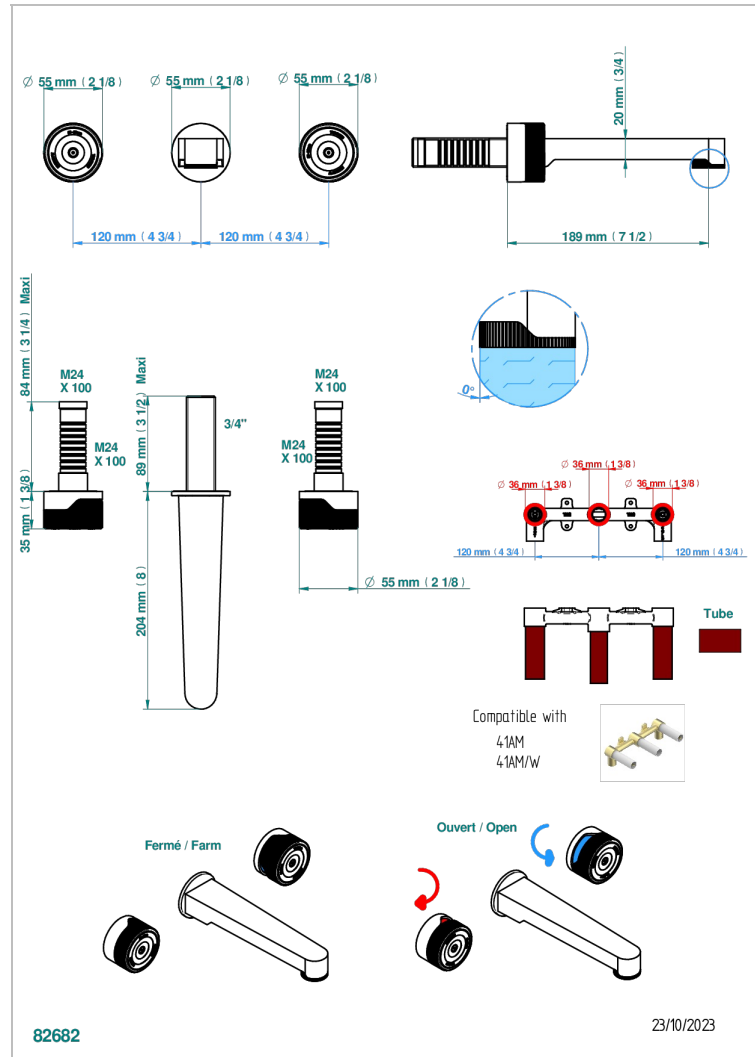

ZOOM.5

U4J-41GB

Trim only for wall mounted 3-hole bath mixer

CHARACTERISTIC

- Zoom.5
- Trim only for wall mounted 3-hole bath mixer

RELATED SKU'S

- Ref. G00-40AC Rough parts for wall mounted 3 hole mixer, cross handle version
- Ref. G00-40AM Rough parts for wall mounted 3 hole mixer, lever handle version

AVAILABLE FINITIONS

Black ceram - D30
Blush PVD - H62
Brass color PVD - H49
Brown bronze color PVD - F33
Gold color PVD - H52
Graphite PVD - H64

Lacquered light bronze - D01
Matt Umber PVD - H67
Matt blush PVD - H60
Matt brass color PVD - H50
Matt brown bronze color PVD - F34
Matt gold - F07