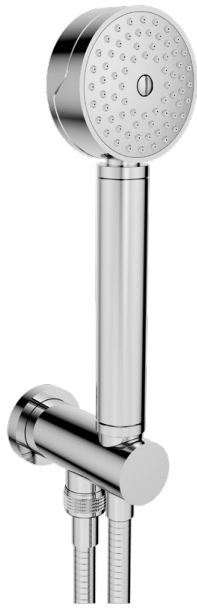

ZOOM.5

U4J-54

Wall mounted stylised handshower, hose and elbow with rest

THG[®]
PARIS

CHARACTERISTIC

- Zoom.5
- Wall mounted stylised handshower, hose and elbow with rest

AVAILABLE FINITIONS

Black ceram - D30
Blush PVD - H62
Brass color PVD - H49
Brown bronze color PVD - F33
Gold color PVD - H52
Graphite PVD - H64

Lacquered light bronze - D01
Matt Umber PVD - H67
Matt blush PVD - H60
Matt brass color PVD - H50
Matt brown bronze color PVD - F34
Matt gold - F07

Matt gold color PVD - H53
Matt graphite PVD - H65
Matt nickel (color finish) - C01
Matt nickel color PVD - H56
Nickel color PVD - H55
Polished chrome (color finish) - A02

Polished gold (color finish) - F01
Polished nickel - B01
Soft gold - F30
Soft matt gold - F31
Umber PVD - H66