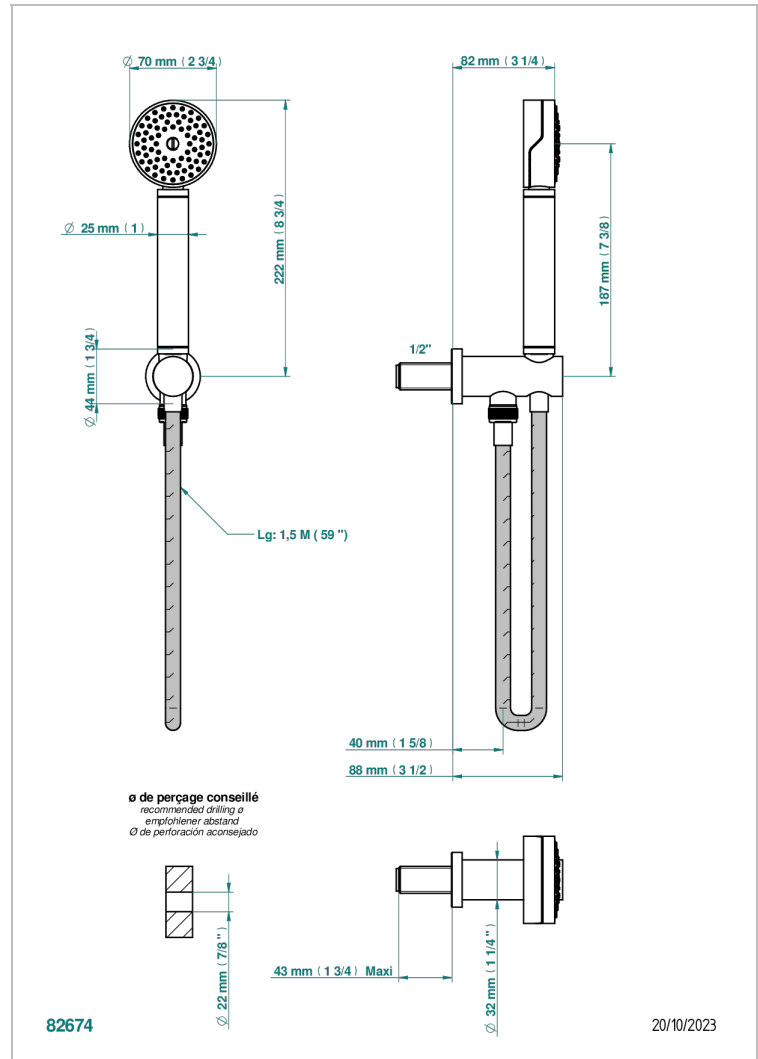

ZOOM.5

U4J-54

Wall mounted stylised handshower, hose and elbow with rest

THG[®]
PARIS

CHARACTERISTIC

- Zoom.5
- Wall mounted stylised handshower, hose and elbow with rest

AVAILABLE FINITIONS

Black ceram - D30
Blush PVD - H62
Brass color PVD - H49
Brown bronze color PVD - F33
Gold color PVD - H52
Graphite PVD - H64

Lacquered light bronze - D01
Matt Umber PVD - H67
Matt blush PVD - H60
Matt brass color PVD - H50
Matt brown bronze color PVD - F34
Matt gold - F07

Matt gold color PVD - H53
Matt graphite PVD - H65
Matt nickel (color finish) - C01
Matt nickel color PVD - H56
Nickel color PVD - H55
Polished chrome (color finish) - A02