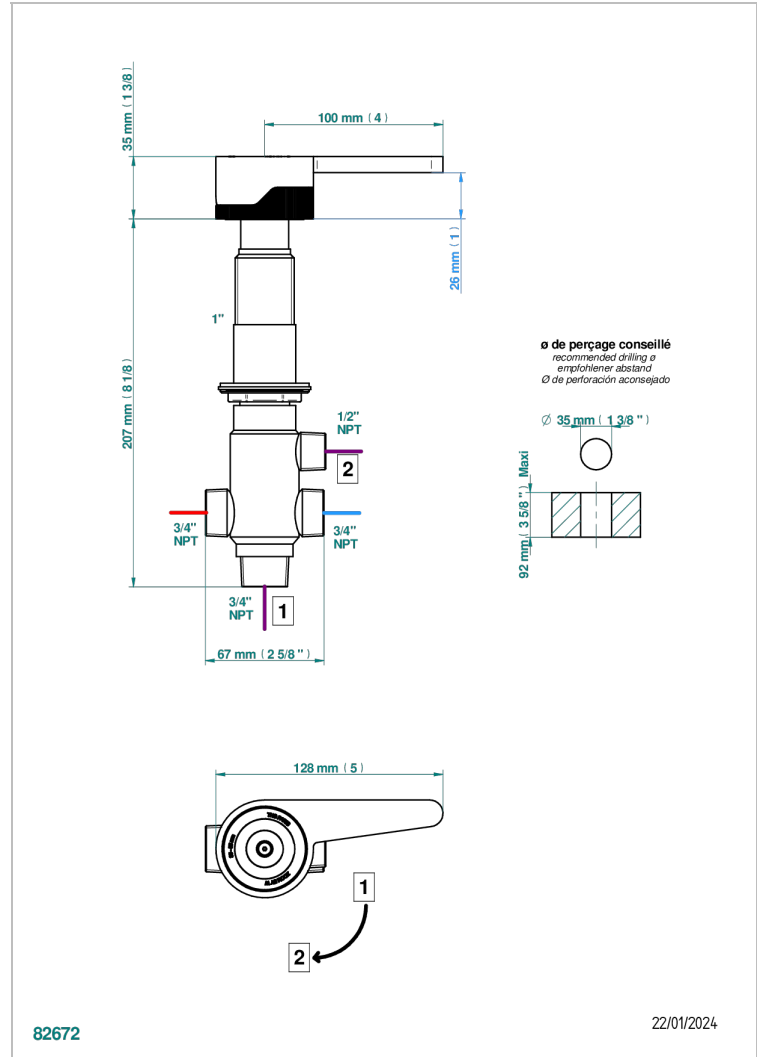

ZOOM.12

U4L-50/4/VG

Rim mounted 4 way diverter : 2 inlets and 2 outlets

CHARACTERISTIC

- Zoom.12
- Rim mounted 4 way diverter : 2 inlets and 2 outlets

AVAILABLE FINITIONS

Black ceram - D30
Blush PVD - H62
Brass color PVD - H49
Brown bronze color PVD - F33
Gold color PVD - H52
Graphite PVD - H64