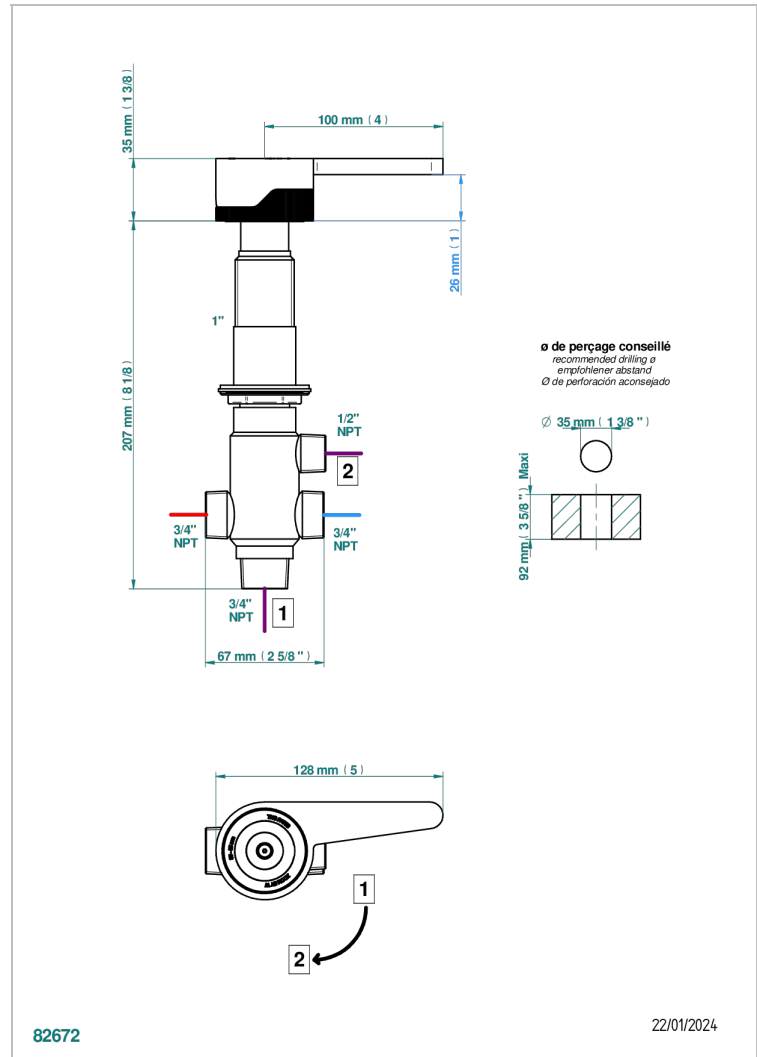

ZOOM.12

U4L-504VGUS

2-function deck diverter with trim

CHARACTERISTIC

- Zoom.12
- 2-function deck diverter with trim

AVAILABLE FINITIONS

Black ceram - D30
Blush PVD - H62
Brass color PVD - H49
Brown bronze color PVD - F33
Chrome polished - A02
Gold color PVD - H52