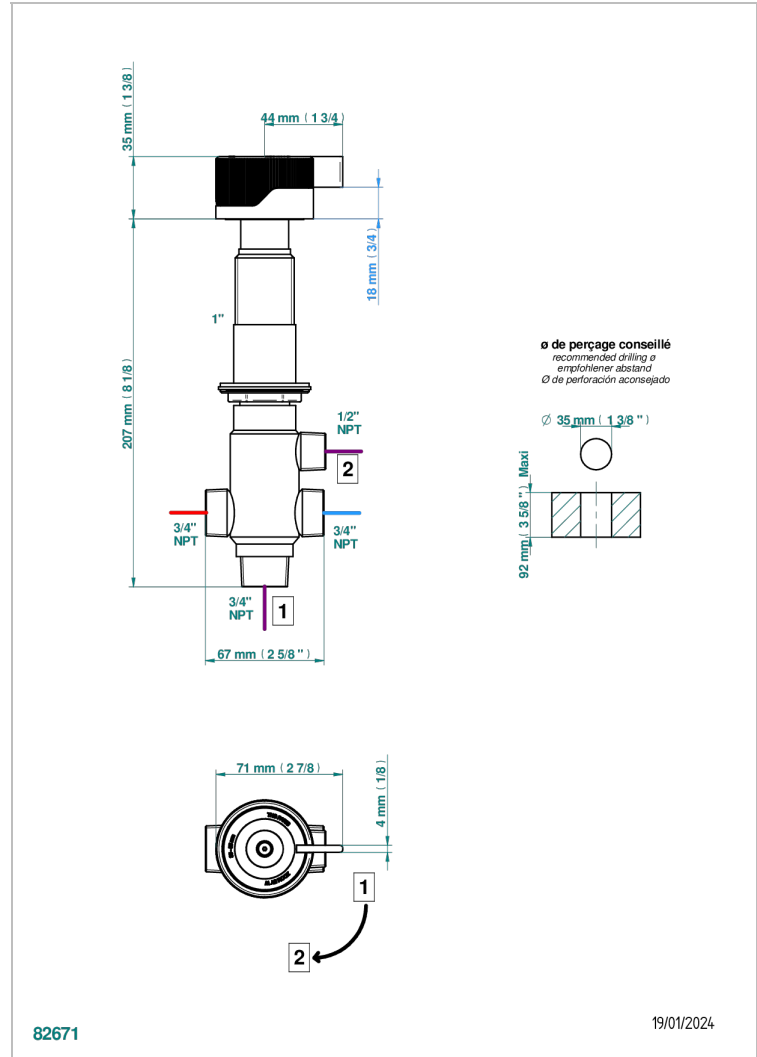

ZOOM.7

U4K-50/4/VG

Rim mounted 4 way diverter : 2 inlets and 2 outlets

CHARACTERISTIC

- Zoom.7
- Rim mounted 4 way diverter : 2 inlets and 2 outlets

AVAILABLE FINITIONS

Black ceram - D30
Blush PVD - H62
Brass color PVD - H49
Brown bronze color PVD - F33
Gold color PVD - H52
Graphite PVD - H64