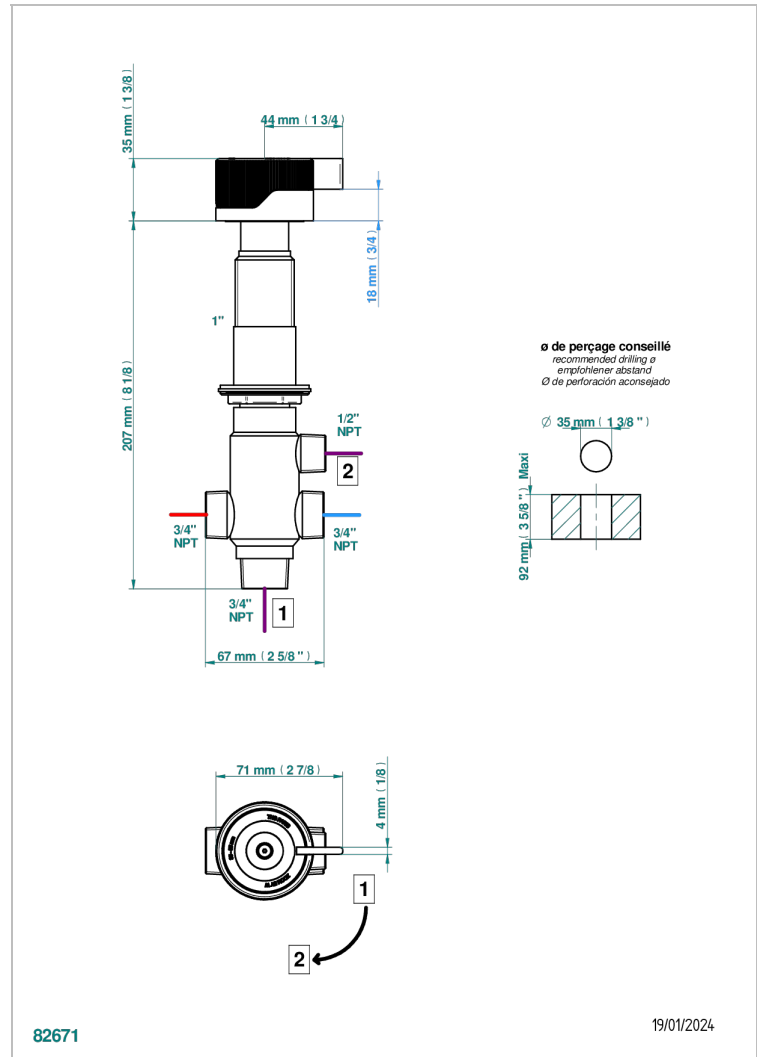

ZOOM.7

U4K-504VGUS

2-function deck diverter with trim

CHARACTERISTIC

- Zoom.7
- 2-function deck diverter with trim

AVAILABLE FINITIONS

Black ceram - D30
Blush PVD - H62
Brass color PVD - H49
Brown bronze color PVD - F33
Chrome polished - A02
Gold color PVD - H52