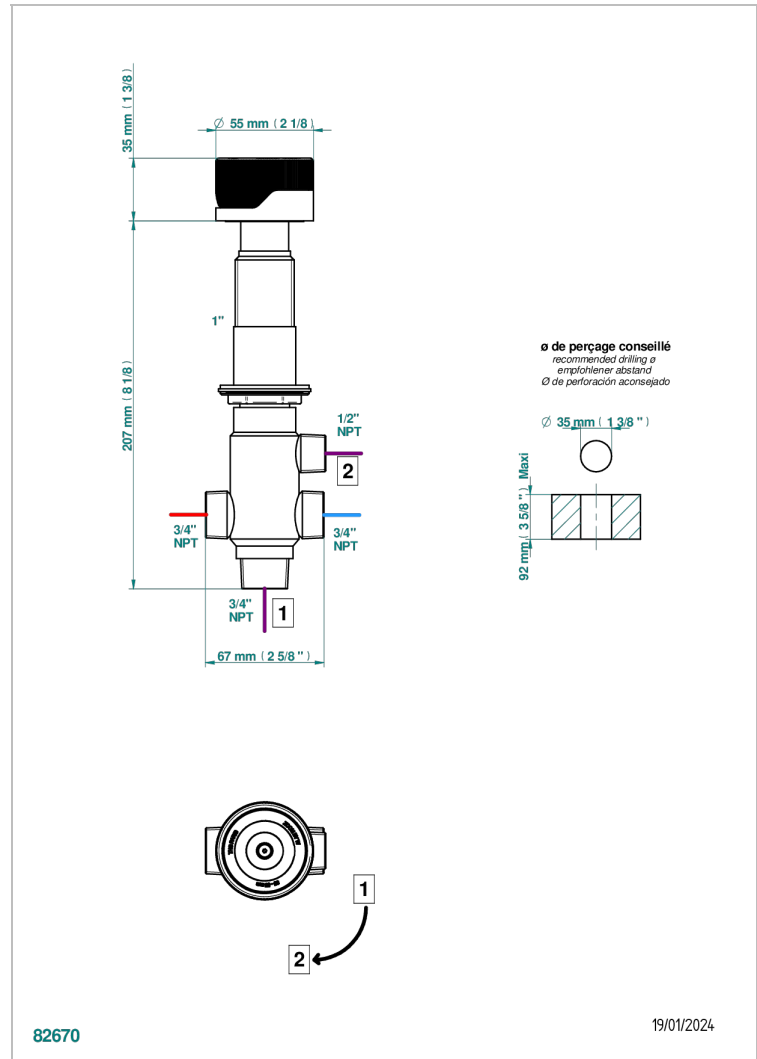

# ZOOM.5

U4J-50/4/VG

Rim mounted 4 way diverter : 2 inlets and 2 outlets

## CHARACTERISTIC

- Zoom.5
- Rim mounted 4 way diverter : 2 inlets and 2 outlets