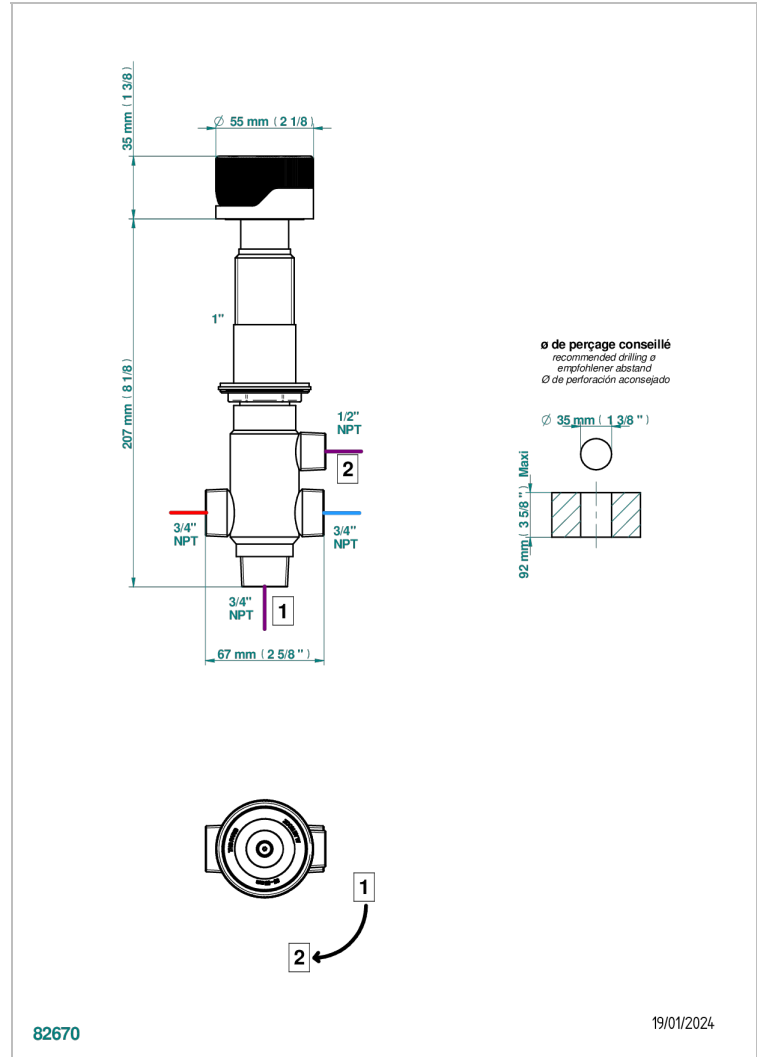

# ZOOM.5

U4J-504VGUS

4 WAYS DECK DIVERter WITH TRIM

## CARACTERÍSTICAS

- Zoom.5
- 4 WAYS DECK DIVERter WITH TRIM