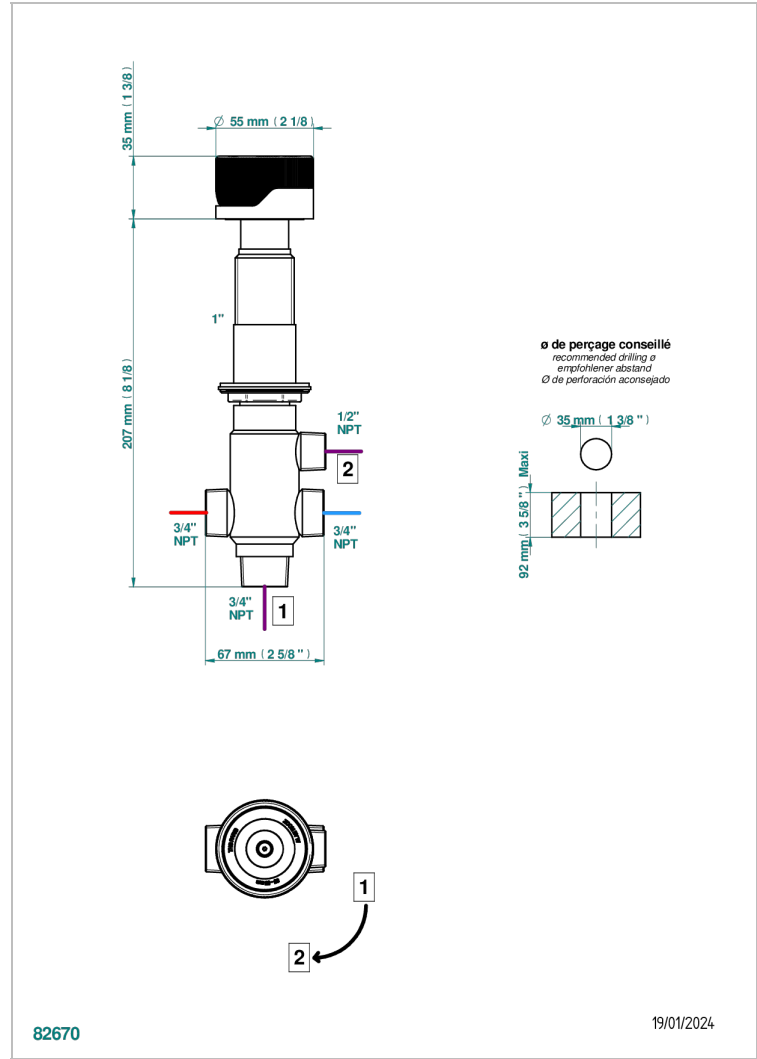

ZOOM.5

U4J-504VGUS

2-function deck diverter with trim

CHARACTERISTIC

- Zoom.5
- 2-function deck diverter with trim

AVAILABLE FINITIONS

Black ceram - D30
Blush PVD - H62
Brass color PVD - H49
Brown bronze color PVD - F33
Chrome polished - A02
Gold color PVD - H52