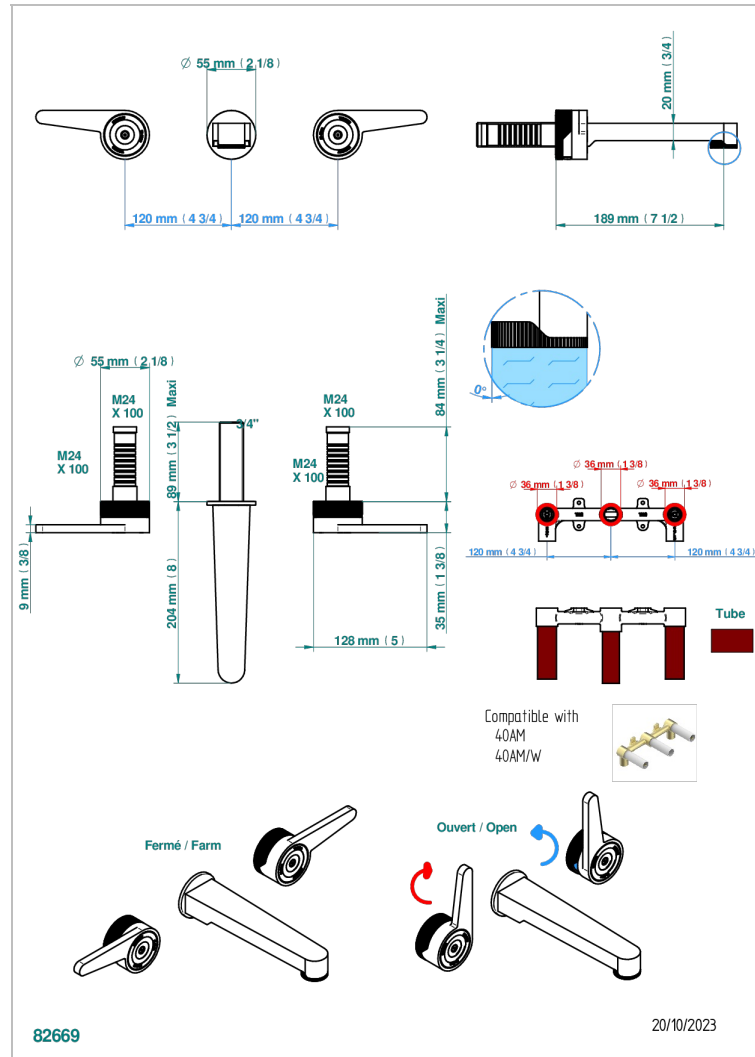

ZOOM.12

U4L-40GBUS

Trim for wall mounted 3-hole lavatory set only

CHARACTERISTIC

- Zoom.12
- Trim for wall mounted 3-hole lavatory set only

RELATED SKU'S

- Ref. G00-40AM/US Rough parts for wall set (one counter clockwise and one clockwise cartridges)