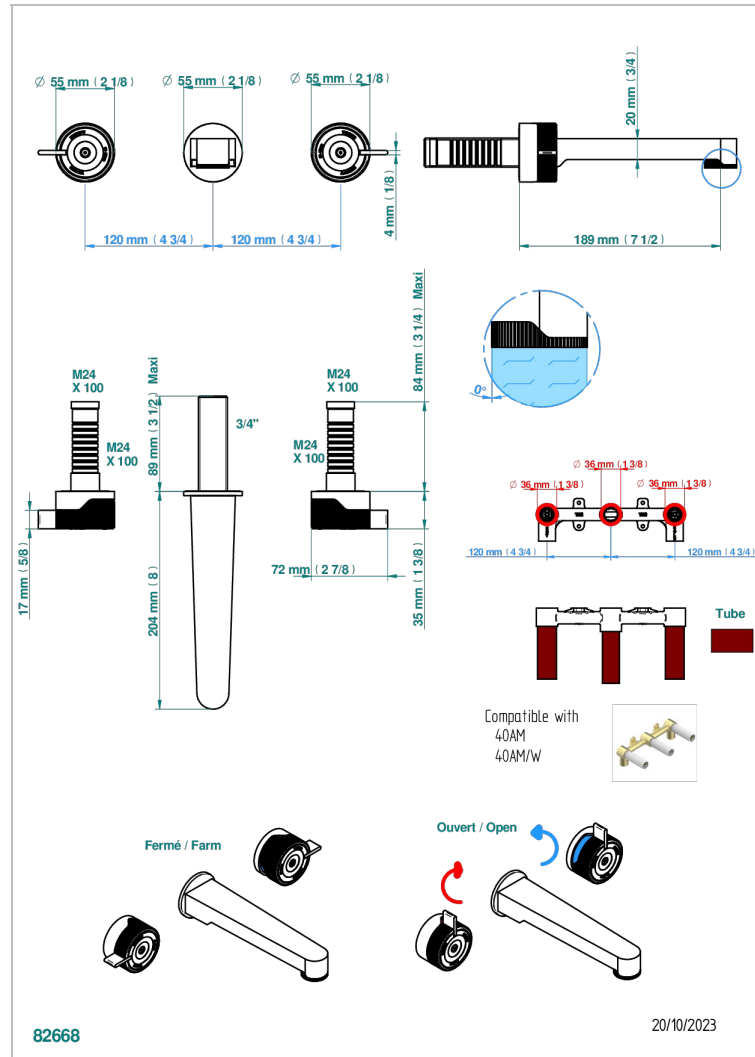

ZOOM.7

U4K-40GBUS

Trim for wall mounted 3-hole lavatory set only

CHARACTERISTIC

- Zoom.7
- Trim for wall mounted 3-hole lavatory set only

RELATED SKU'S

- Ref. G00-40AM/US Rough parts for wall set (one counter clockwise and one clockwise cartridges)