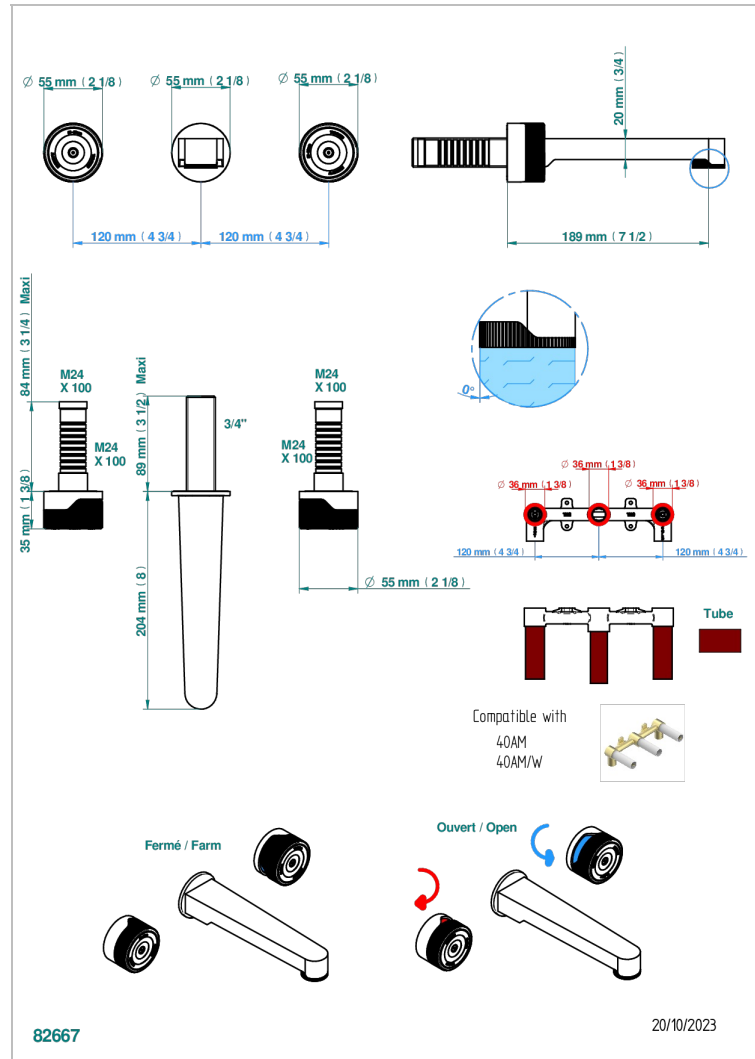

ZOOM.5

U4J-40GBUS

Trim for wall mounted 3-hole lavatory set only

CHARACTERISTIC

- Zoom.5
- Trim for wall mounted 3-hole lavatory set only

RELATED SKU'S

- Ref. G00-40AM/US Rough parts for wall set (one counter clockwise and one clockwise cartridges)

AVAILABLE FINITIONS

Black ceram - D30
Blush PVD - H62
Brass color PVD - H49
Brown bronze color PVD - F33
Chrome polished - A02
Gold color PVD - H52

Gold mat - F07
Gold polished - F01
Graphite PVD - H64
Light coated bronze - D01
Matt Umber PVD - H67
Matt blush PVD - H60