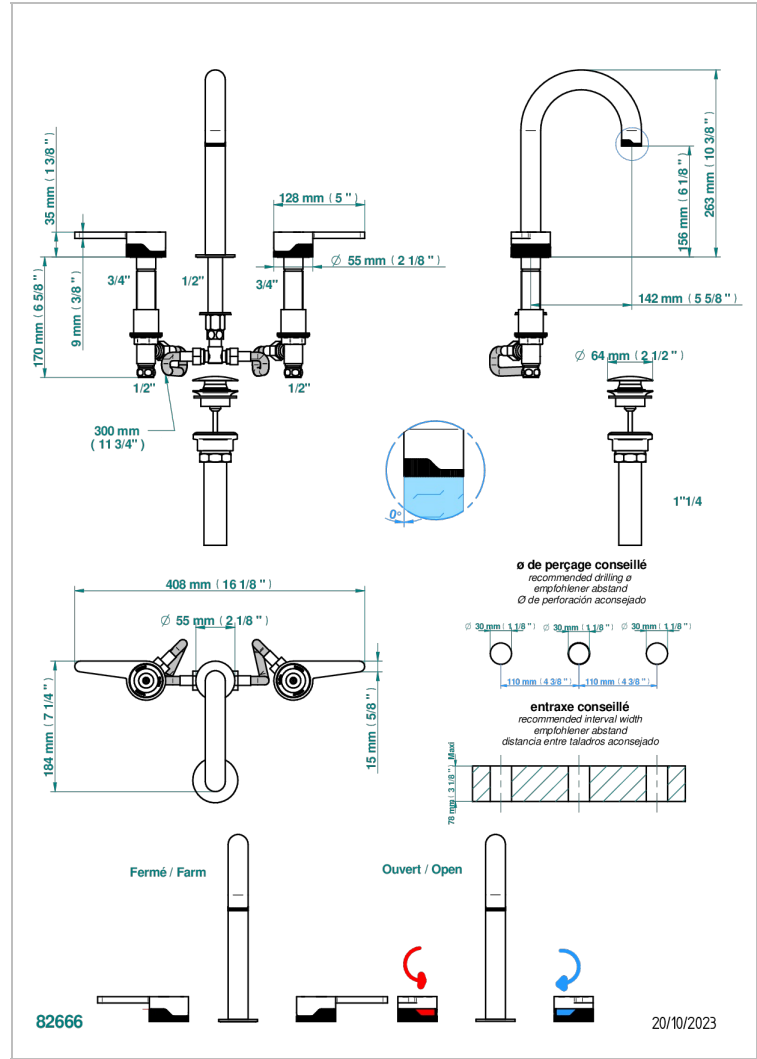

ZOOM.12

U4L-152M/US

Rim mounted 3-hole basin mixer with waste for marble, high spout

CARACTERÍSTICAS

- Zoom.12
- Rim mounted 3-hole basin mixer with waste for marble, high spout

ACABADOS DISPONIBLES

Bronce claro - D01
Cerámica negra mate - D30
Cromo - A02
Dorado - F01
Dorado mate - F07
Dorado pálido - F30